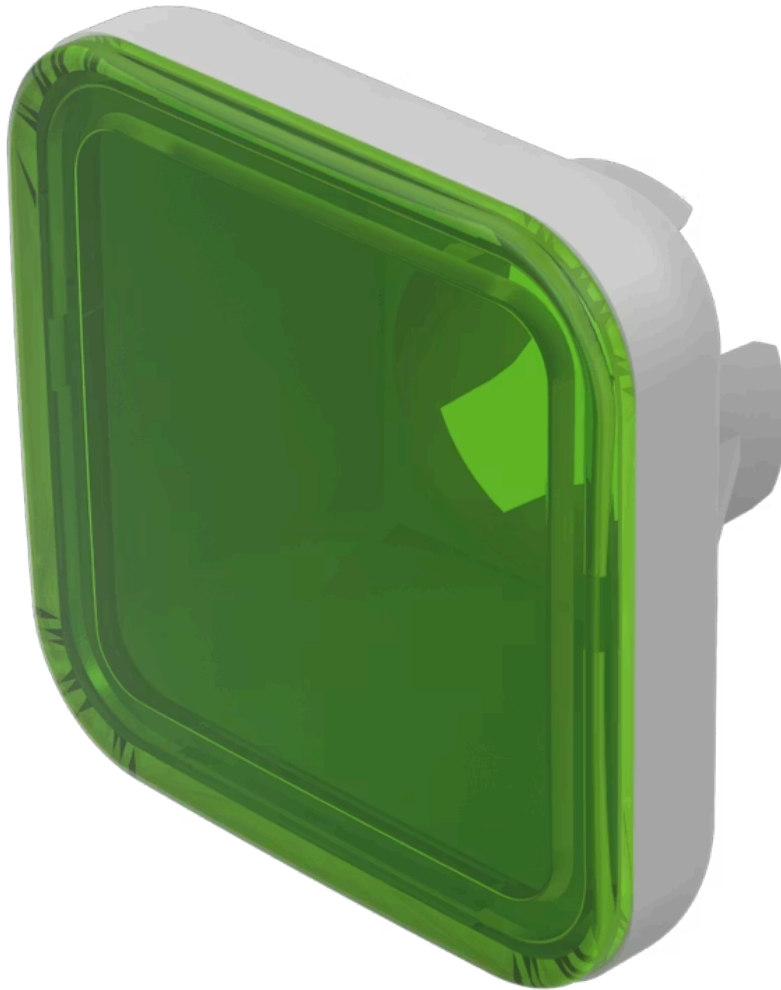

Lens

70-
921.5

Distribution by
Mouser

<https://mouser.eao.com/component/70-921.5/en/...>

Your product:

70-921.5 Lens

Loading ...

FRONT

Front form: Square

OPERATING-/INDICATION PART

Lens colour: Green

Lens material: Plastic

Lens illumination: Illuminated

Lens shape: Flush

Lens optics: translucent

MECHANICAL CHARACTERISTICS

Weight: 0.001 kg

CERTIFICATE

REACH: REACH compliant

RoHS: RoHS compliant

OTHER

Short Description: Lens, 15.4 mm x 15.4 mm, Illuminated, Green, Flush, Plastic

Dimension: 15.4 mm x 15.4 mm

Dimension drawings: