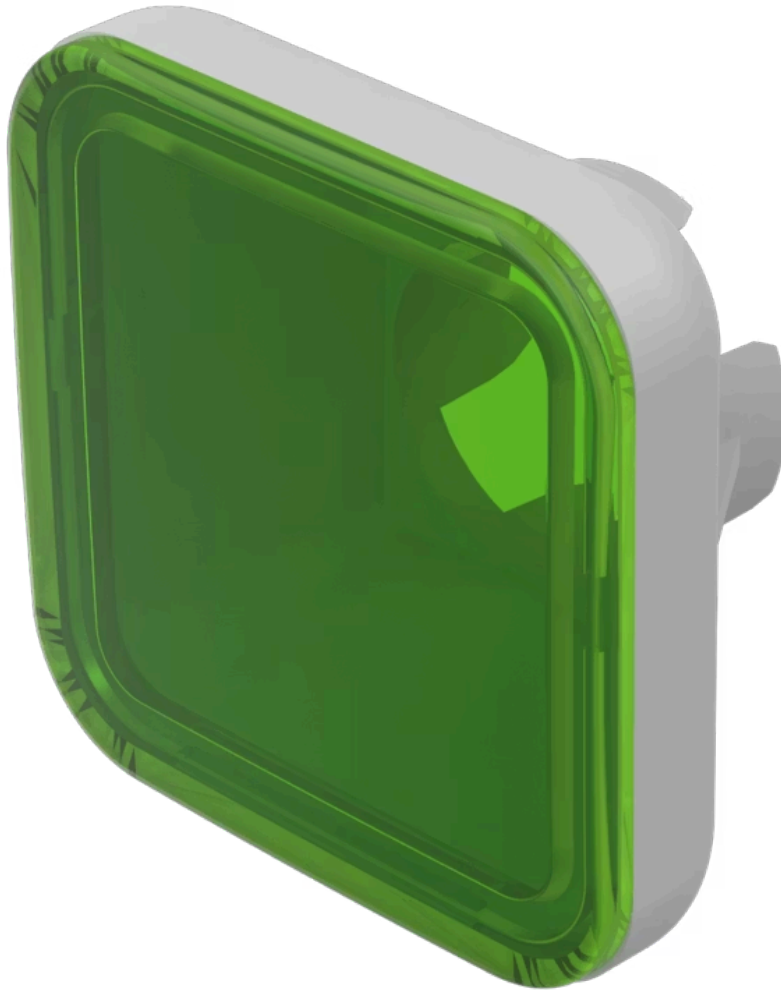

Lens

70-
921.5

Distribution by
Mouser

<https://mouser.eao.com/component/70-921.5/en/...>

Your product:

70-921.5 Lens

FRONT

Front form: Square

OPERATING-/INDICATION PART

Lens colour: Green

Lens material: Plastic

Lens illumination: Illuminated

Lens shape: Flush

Lens optics: translucent

MECHANICAL CHARACTERISTICS

Weight: 0.001 kg

CERTIFICATE

REACH: REACH compliant

RoHS: RoHS compliant

OTHER

Short Description: Lens, 15.4 mm x 15.4 mm, Illuminated, Green, Flush, Plastic

Dimension: 15.4 mm x 15.4 mm

Dimension drawings:

A = Front dimension