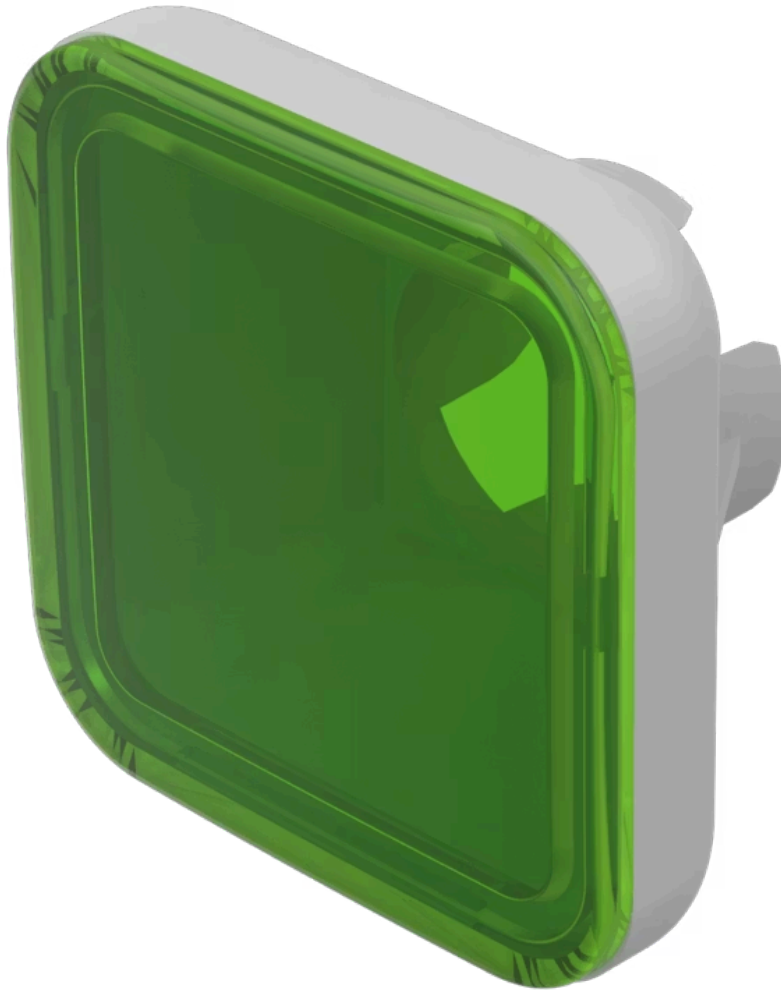

Lens

70-
921.5

Distribution by
Mouser

Your product:

70-921.5 Lens

Loading ...

FRONT

Front form: Square

OPERATING-/INDICATION PART

Lens colour: Green

Lens material: Plastic

Lens illumination: Illuminated

Lens shape: Flush

Lens optics: translucent

MECHANICAL CHARACTERISTICS

Weight: 0.001 kg

CERTIFICATE

REACH: REACH compliant

RoHS: RoHS compliant

OTHER

Short Description: Lens, 15.4 mm x 15.4 mm, Illuminated, Green, Flush, Plastic

Dimension: 15.4 mm x 15.4 mm

Dimension drawings:

A = Front dimension