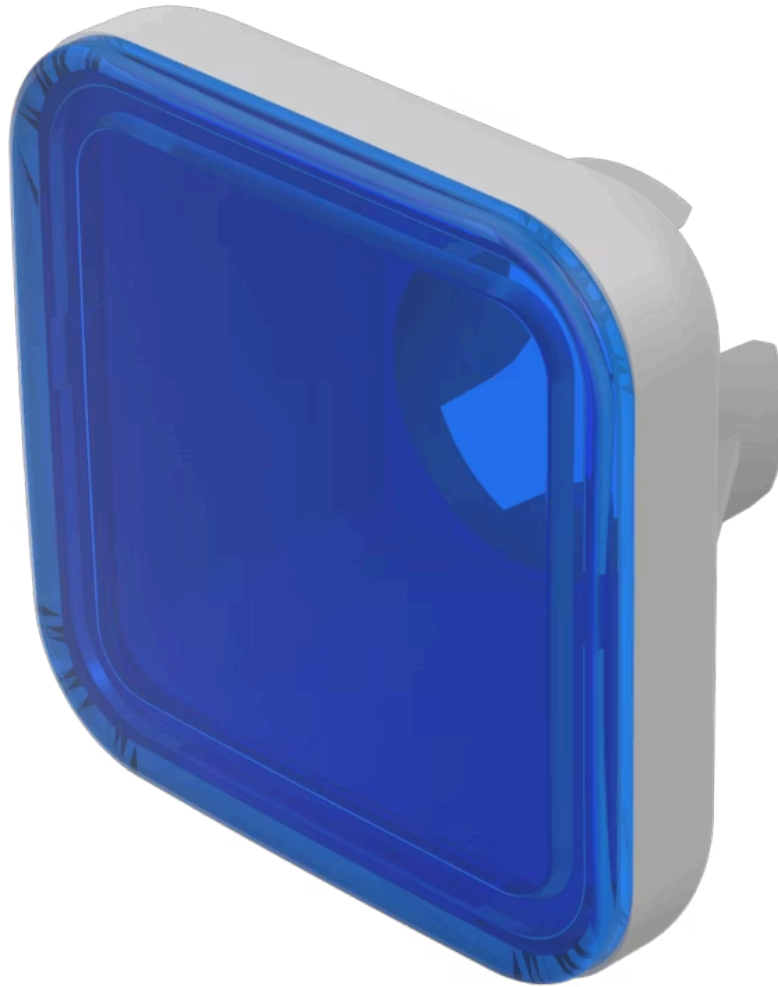

Lens

70-
921.6

Distribution by
Mouser

Your product:

70-921.6 Lens

Loading ...

FRONT

Front form: Square

OPERATING-/INDICATION PART

Lens colour: Blue

Lens material: Plastic

Lens illumination: Illuminated

Lens shape: Flush

Lens optics: translucent

MECHANICAL CHARACTERISTICS

Weight: 0.001 kg

CERTIFICATE

REACH: REACH compliant

RoHS: RoHS compliant

OTHER

Short Description: Lens, 15.4 mm x 15.4 mm, Illuminated, Blue, Flush, Plastic

Dimension: 15.4 mm x 15.4 mm

Dimension drawings:

A = Front dimension