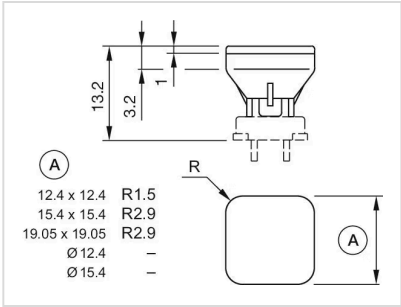

REACH: REACH compliant

RoHS: RoHS compliant

OTHER

Short Description: Lens, 15.4 mm x 15.4 mm, Illuminated, Blue, Flush, Plastic

Dimension: 15.4 mm x 15.4 mm

Dimension drawings:

A = Front dimension