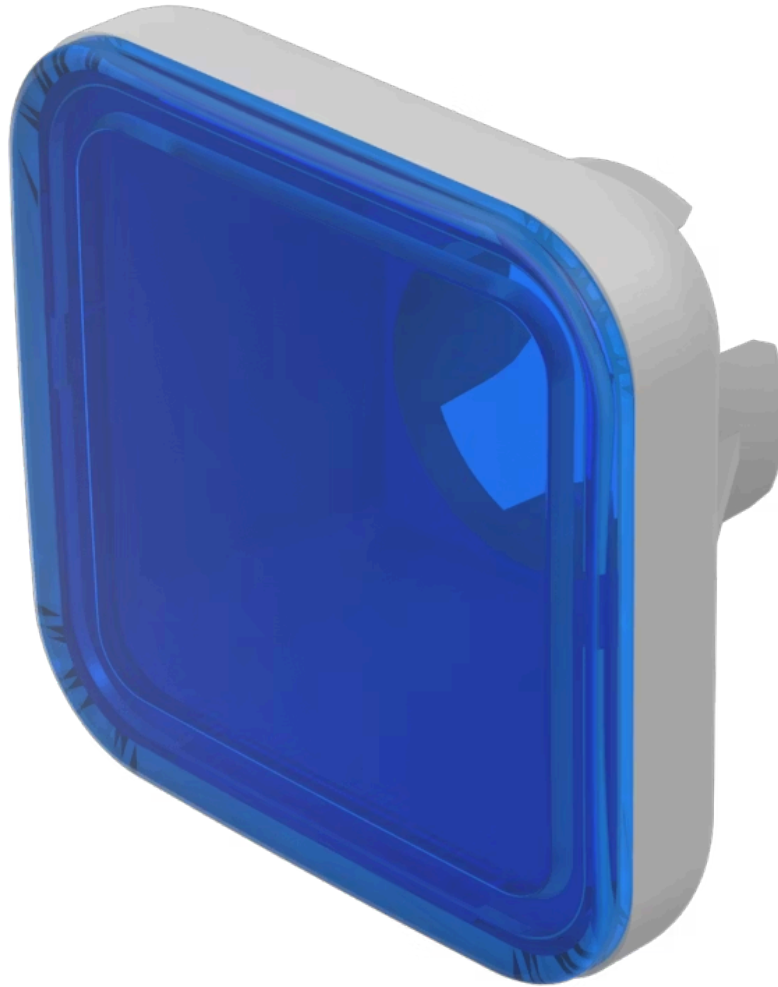

Lens

70-
921.6

Distribution by
Mouser

Your product:

70-921.6 Lens

FRONT

Front form: Square

OPERATING-/INDICATION PART

Lens colour: Blue

Lens material: Plastic

Lens illumination: Illuminated

Lens shape: Flush

Lens optics: translucent

MECHANICAL CHARACTERISTICS

Weight: 0.001 kg

CERTIFICATE

REACH: REACH compliant

RoHS: RoHS compliant

OTHER

Short Description: Lens, 15.4 mm x 15.4 mm, Illuminated, Blue, Flush, Plastic

Dimension: 15.4 mm x 15.4 mm

Dimension drawings:

A = Front dimension