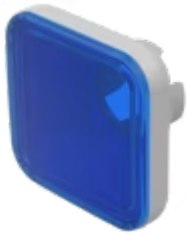

Lens

70-
921.6

Distribution by
Mouser

Your product:

70-921.6 Lens

FRONT

Front form: Square

OPERATING-/INDICATION PART

Lens colour: Blue

Lens material: Plastic

Lens illumination: Illuminated

Lens shape: Flush

Lens optics: translucent

MECHANICAL CHARACTERISTICS

Weight: 0.001 kg

CERTIFICATE

REACH: REACH compliant

RoHS: RoHS compliant

OTHER

Short Description: Lens, 15.4 mm x 15.4 mm, Illuminated, Blue, Flush, Plastic

Dimension: 15.4 mm x 15.4 mm

Dimension drawings:

A = Front dimension