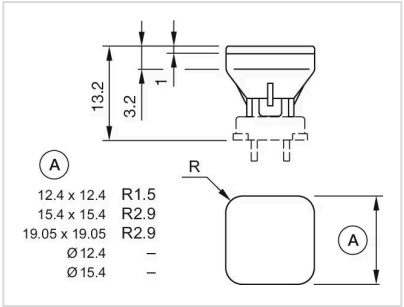

CERTIFICATE

REACH: REACH compliant

RoHS: RoHS compliant

OTHER

Short Description: Lens, 15.4 mm x 15.4 mm, Illuminated, Blue, Flush, Plastic

Dimension: 15.4 mm x 15.4 mm

Dimension drawings:

A = Front dimension