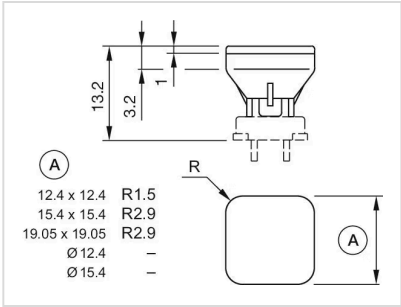

OPERATING-/INDICATION PART

Lens colour: Green

Lens material: Plastic

Lens illumination: Illuminated

Lens shape: Flush

Lens optics: translucent

MECHANICAL CHARACTERISTICS

Weight: 0.001 kg

CERTIFICATE

REACH: REACH compliant

RoHS: RoHS compliant

OTHER

Short Description: Lens, 12.4 mm x 12.4 mm, Illuminated, Green, Flush, Plastic

Dimension: 12.4 mm x 12.4 mm

Dimension drawings:

A = Front dimension