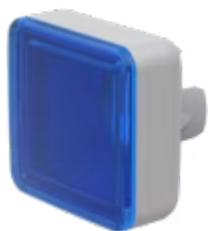

Lens

70-
922.6

Distribution by
Mouser

<https://mouser.eao.com/component/70-922.6/en/...>

Your product:

70-922.6 Lens

Loading ...

FRONT

Front form: Square

OPERATING-/INDICATION PART

Lens colour: Blue

Lens material: Plastic

Lens illumination: Illuminated

Lens shape: Flush

Lens optics: translucent

MECHANICAL CHARACTERISTICS

Weight: 0.001 kg

CERTIFICATE

REACH: REACH compliant

RoHS: RoHS compliant

OTHER

Short Description: Lens, 12.4 mm x 12.4 mm, Illuminated, Blue, Flush, Plastic

Dimension: 12.4 mm x 12.4 mm

Dimension drawings: