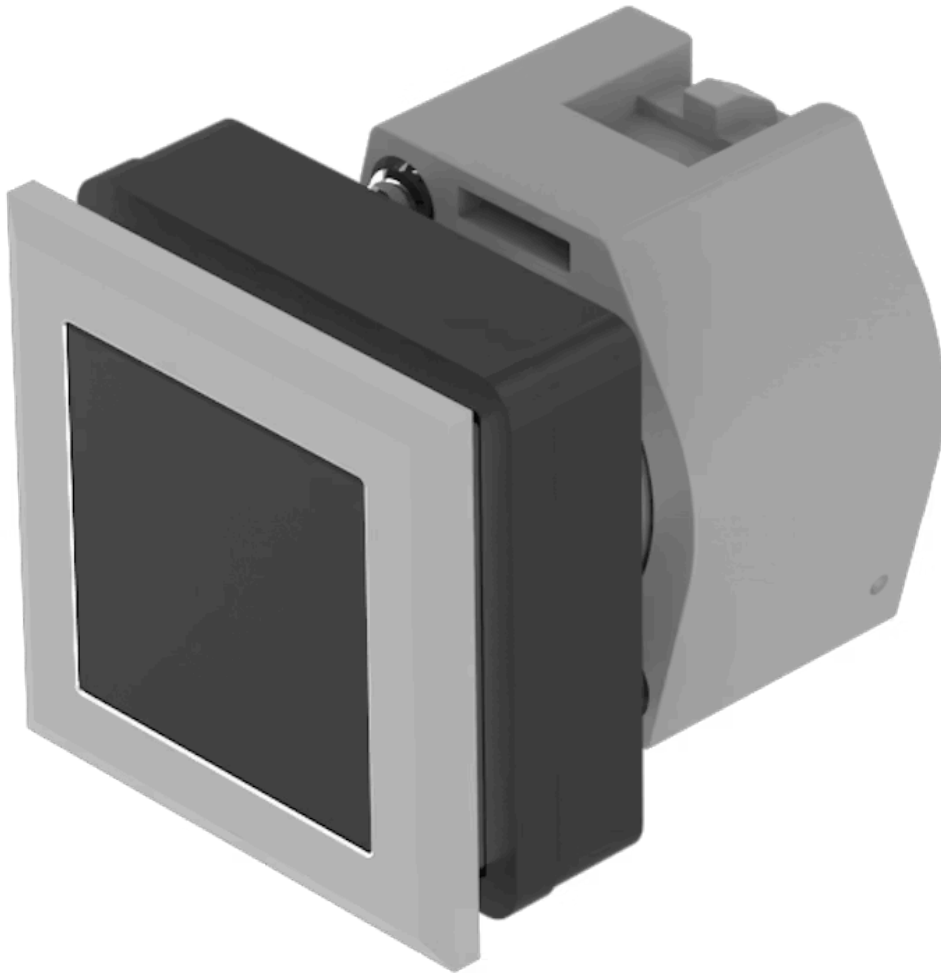

# Actuator

704.210.008

Distribution by  
Mouser

<https://mouser.eao.com/component/704.210.008/...>

Your product:

---

## 704.210.008 Actuator

### FRONT

<b>Front dimension:</b>	35 mm x 35 mm
<b>Front form:</b>	Square
<b>Front bezel colour:</b>	Silver
<b>Front bezel material:</b>	Plastic

### OPERATING-/INDICATION PART

<b>Lens colour:</b>	Black
<b>Lens material:</b>	Plastic
<b>Lens illumination:</b>	Non illuminated
<b>Lens shape:</b>	Flush
<b>Lens optics:</b>	opaque