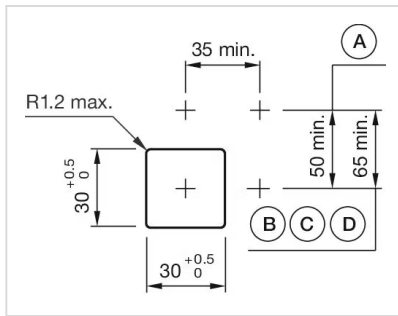

**Mounting cut-outs:**

- A = Screw terminal
- B = Push-in terminal (PIT)
- C = Plug-in terminal 6.3 mm x 0.8 mm
- D = Double plug-in terminal 6.3 mm x 0.8 mm

**Dimension drawings:**

A = Screw terminal