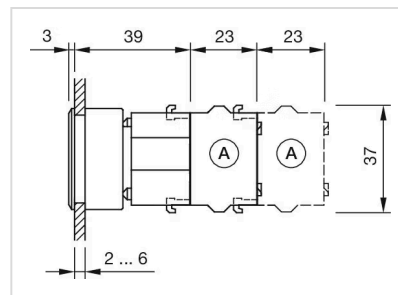

### MOUNTING

<b>Design:</b>	Flush
<b>Mounting cut-out:</b>	30 mm x 30 mm
<b>Mounting type:</b>	Panel mounting

### OTHER

<b>Short Description:</b>	Actuator, 30 mm x 30 mm, 35 mm x 35 mm, Flush, Non illuminated, Colourless, Plastic, transparent, Square, Silver, Plastic, Maintained
<b>Housing colour:</b>	Black
<b>Housing material:</b>	Plastic
<b>Hints:</b>	Max. 3 switching elements can be clipped on
<b>max. number of switching elements:</b>	3
<b>Wiring diagrams:</b>	

**Mounting cut-outs:**

- A = Screw terminal
- B = Push-in terminal (PIT)
- C = Plug-in terminal 6.3 mm x 0.8 mm
- D = Double plug-in terminal 6.3 mm x 0.8 mm

**Dimension drawings:**

A = Screw terminal