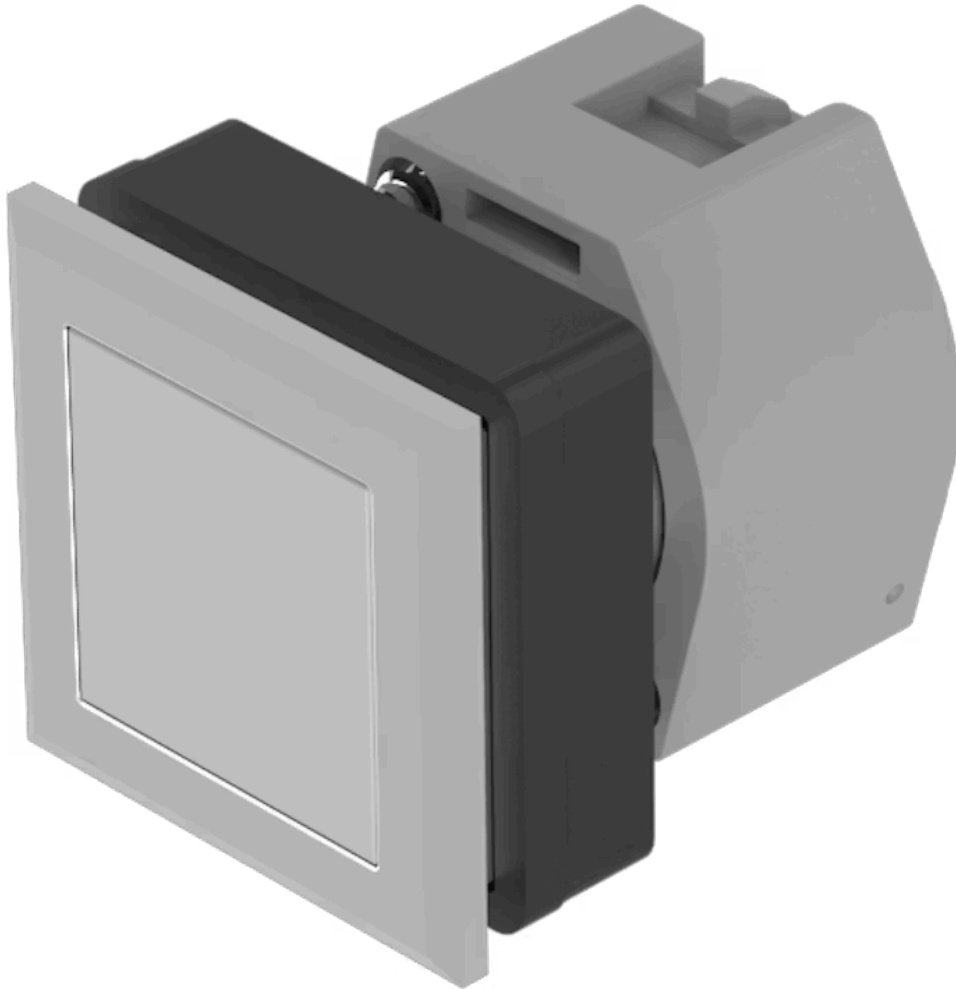

# Actuator

704.240.708

Distribution by  
Mouser

<https://mouser.eao.com/component/704.240.708/...>

Your product:

---

### FRONT

<b>Front dimension:</b>	35 mm x 35 mm
<b>Front form:</b>	Square
<b>Front bezel colour:</b>	Silver
<b>Front bezel material:</b>	Plastic

### MOUNTING

<b>Design:</b>	Flush
<b>Mounting cut-out:</b>	30 mm x 30 mm
<b>Mounting type:</b>	Panel mounting

### OPERATING-/INDICATION PART

<b>Lens colour:</b>	Colourless
<b>Lens material:</b>	Plastic
<b>Lens illumination:</b>	Non illuminated
<b>Lens shape:</b>	Flush
<b>Lens optics:</b>	transparent