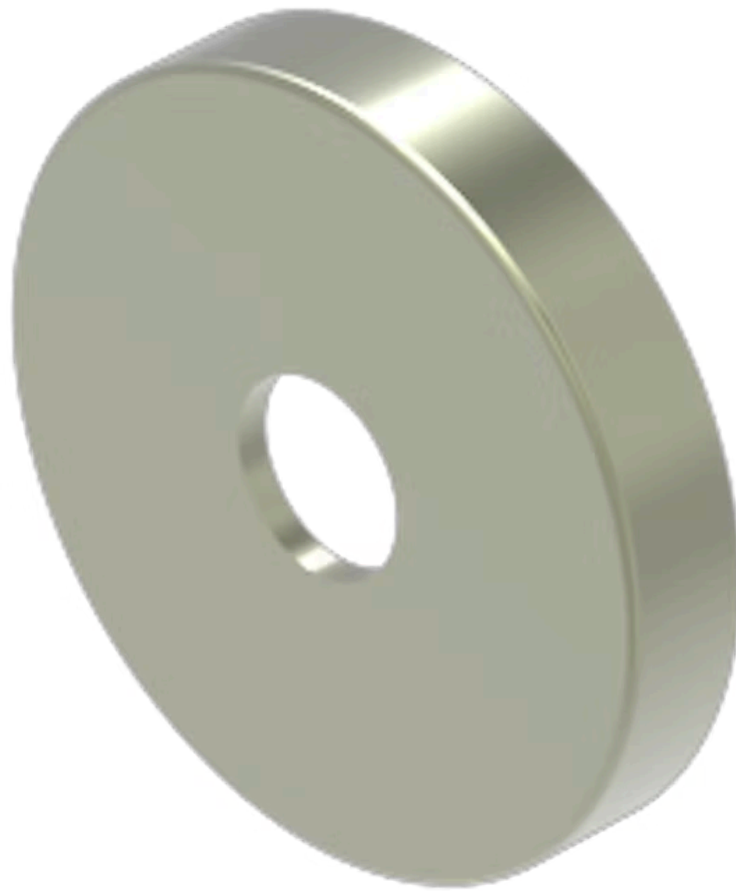

Lens

704.601.51

Distribution by
Mouser

Your product:

704.601.51 Lens

Loading ...

FRONT

Front form: Round

OPERATING-/INDICATION PART

Lens colour: Olive green

Lens material: Aluminium

Lens illumination: Illuminated

Lens shape: Flush

Lens optics: opaque

Lens type: Level with front bezel

Marking plate illumination: illuminative

Shape of illumination: Dot

MECHANICAL CHARACTERISTICS

Weight: 0.001 kg

CERTIFICATE

REACH: REACH compliant

RoHS: RoHS compliant

OTHER

Short Description: Lens, Ø 23.7 mm, Illuminated, Olive green, Flush, Aluminium

Dimension: Ø 23.7 mm

Internal size:

Ø 20 mm

Hints:

The colour of anodised aluminium parts can vary due to technical production reasons