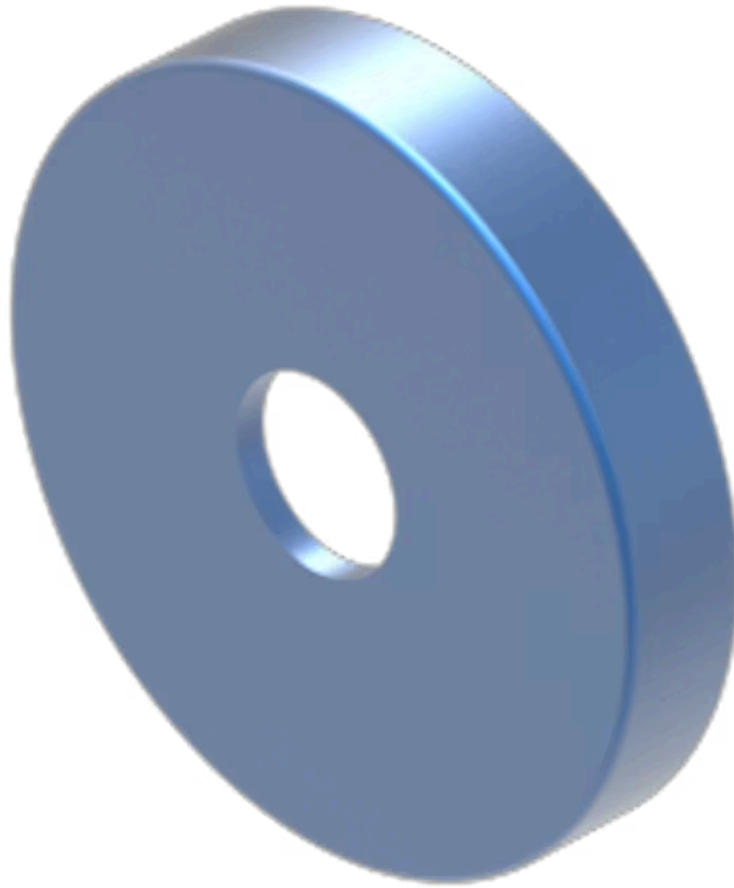

Lens

704.601.61

Distribution by
Mouser

<https://mouser.eao.com/component/704.601.61/e...>

Your product:

704.601.61 Lens

Loading ...

FRONT

Front form: Round

OPERATING-/INDICATION PART

Lens colour: Blue

Lens material: Aluminium

Lens illumination: Illuminated

Lens shape: Flush

Lens optics: opaque

Lens type: Level with front bezel

Marking plate illumination: illuminative

Shape of illumination: Dot

MECHANICAL CHARACTERISTICS

Weight: 0.001 kg

CERTIFICATE

REACH: REACH compliant

RoHS: RoHS compliant

OTHER

Short Description: Lens, Ø 23.7 mm, Illuminated, Blue, Flush, Aluminium

Dimension: Ø 23.7 mm

Internal size:

Ø 20 mm

Hints:

The colour of anodised aluminium parts can vary due to technical production reasons