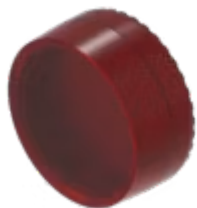

## 704.611.2 Lens

*Loading ...*

### FRONT

**Front form:** Round

### OPERATING-/INDICATION PART

**Lens colour:** Red

**Lens material:** Plastic

**Lens illumination:** Illuminated

**Lens shape:** Flush

**Lens optics:** transparent

**Lens type:** Raised above front bezel

**Marking plate illumination:** illuminative

### OTHER

**Short Description:** Lens, Ø 23.7 mm, Illuminated, Red, Flush, Plastic

**Dimension:** Ø 23.7 mm

**Hints:**

To obtain IP67, use marking plate Part Nr. 704.610.X