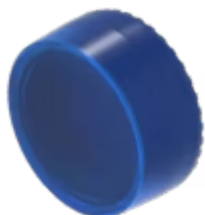

## 704.611.6 Lens

*Loading ...*

### FRONT

**Front form:** Round

### OPERATING-/INDICATION PART

**Lens colour:** Blue

**Lens material:** Plastic

**Lens illumination:** Illuminated

**Lens shape:** Flush

**Lens optics:** transparent

**Lens type:** Raised above front bezel

**Marking plate illumination:** illuminative

### OTHER

**Short Description:** Lens, Ø 23.7 mm, Illuminated, Blue, Flush, Plastic

**Dimension:** Ø 23.7 mm

**Hints:**

To obtain IP67, use marking plate Part Nr. 704.610.X