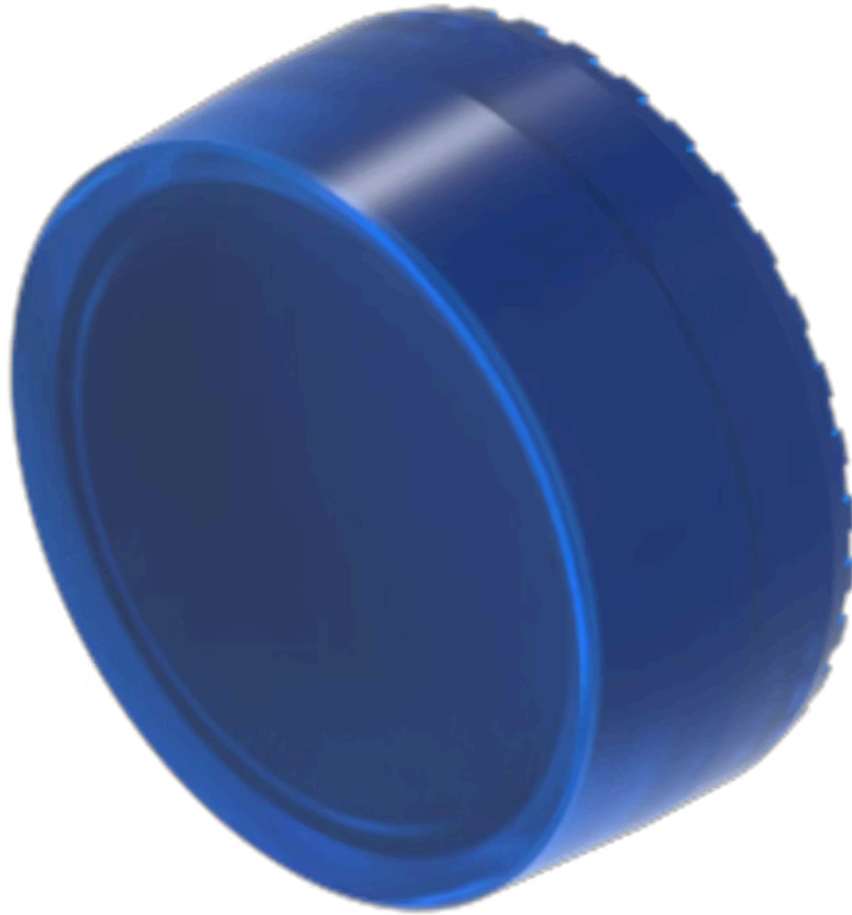

Lens

704.611.6

Distribution by
Mouser

<https://mouser.eao.com/component/704.611.6/en...>