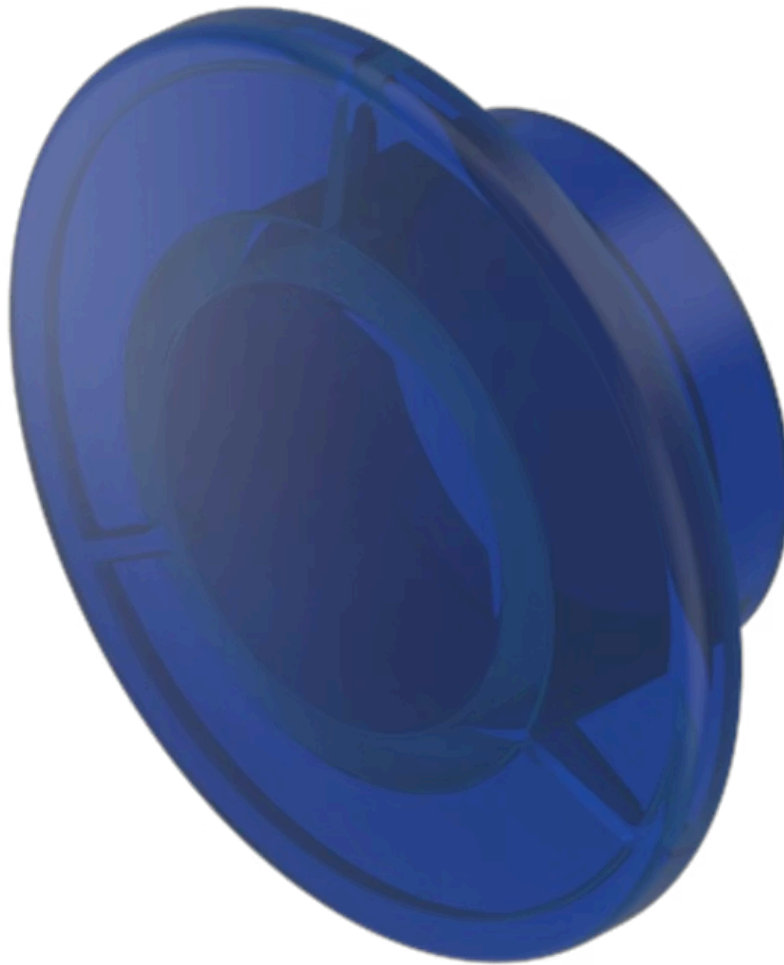

Lens

704.614.6

Distribution by
Mouser

<https://mouser.eao.com/component/704.614.6/en...>

Your product:

704.614.6 Lens

Loading ...

FRONT

Front form: Round

OPERATING-/INDICATION PART

Lens colour: Blue

Lens material: Plastic

Lens illumination: Illuminated

Lens shape: Mushroom-head

Lens optics: transparent

Shape of illumination: Front

MECHANICAL CHARACTERISTICS

Weight: 0.005 kg

CERTIFICATE

REACH: REACH compliant

RoHS: RoHS compliant

OTHER

Short Description: Lens, Ø 40 mm, Illuminated, Blue, Mushroom-head, Plastic

Dimension: Ø 40 mm