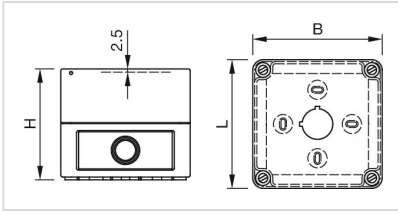

Short Description: Enclosure, 94 mm x 94 mm x 81 mm, Plastic, Grey

Titel Accessory: Enclosure

Dimension: 94 mm x 94 mm x 81 mm

Material: Plastic

Product attributes: With mounting cut-out 1 x Ø 22.3 mm, with anti-twist device

Colour RAL: 7035 RAL

Dimension drawings:

for Part No. 704.945.1, 704.945.2, 704.945.3,
704.945.4, 704.945.5