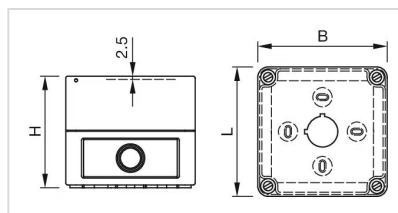

Colour: Grey

MECHANICAL CHARACTERISTICS

Weight: 0.211 kg

AMBIENT CONDITION

IP Protection: IP66

OTHER

Short Description: Enclosure, 94 mm x 94 mm x 81 mm, Plastic, Grey

Titel Accessory: Enclosure

Dimension: 94 mm x 94 mm x 81 mm

Material: Plastic

Product attributes: With mounting cut-out 1 x Ø 22.3 mm, with anti-twist device

Colour RAL: 7035 RAL

Dimension drawings:

for Part No. 704.945.1, 704.945.2, 704.945.3,
704.945.4, 704.945.5