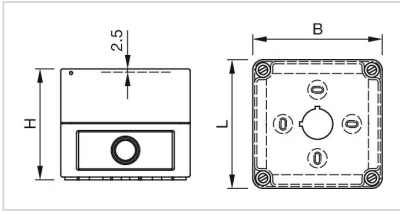

Short Description: Enclosure, 94 mm x 94 mm x 81 mm, Plastic, Grey

Titel Accessory: Enclosure

Dimension: 94 mm x 94 mm x 81 mm

Material: Plastic

Product attributes: With mounting cut-out 1 x Ø 22.3 mm, with anti-twist device

Colour RAL: 7035 RAL

Dimension drawings:

for Part No. 704.945.1, 704.945.2, 704.945.3,
704.945.4, 704.945.5