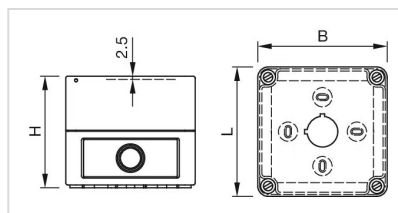

Colour: Grey

MECHANICAL CHARACTERISTICS

Weight: 0.572 kg

AMBIENT CONDITION

IP Protection: IP66

OTHER

Short Description: Enclosure, 180 mm x 182 mm x 110 mm, Plastic, Grey

Titel Accessory: Enclosure

Dimension: 180 mm x 182 mm x 110 mm

Material: Plastic

Product attributes: With mounting cut-out 4 x Ø 22.3 mm, with anti-twist device

Colour RAL: 7035 RAL

Dimension drawings:

for Part No. 704.945.1, 704.945.2, 704.945.3,
704.945.4, 704.945.5