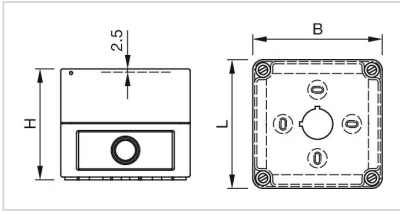

Short Description: Enclosure, 180 mm x 182 mm x 110 mm, Plastic, Grey

Titel Accessory: Enclosure

Dimension: 180 mm x 182 mm x 110 mm

Material: Plastic

Product attributes: With mounting cut-out 4 x Ø 22.3 mm, with anti-twist device

Colour RAL: 7035 RAL

Dimension drawings:

for Part No. 704.945.1, 704.945.2, 704.945.3,
704.945.4, 704.945.5