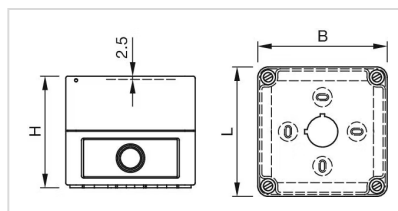

Colour: Grey

MECHANICAL CHARACTERISTICS

Weight: 0.568 kg

AMBIENT CONDITION

IP Protection: IP66

OTHER

Short Description: Enclosure, 180 mm x 182 mm x 110 mm, Plastic, Grey

Titel Accessory: Enclosure

Dimension: 180 mm x 182 mm x 110 mm

Material: Plastic

Product attributes: With mounting cut-out 6 x Ø 22.3 mm, with anti-twist device

Colour RAL: 7035 RAL

Dimension drawings:

for Part No. 704.945.1, 704.945.2, 704.945.3,
704.945.4, 704.945.5