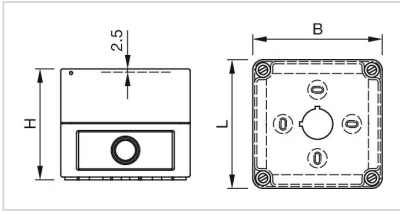

Short Description: Enclosure, 180 mm x 182 mm x 110 mm, Plastic, Grey

Titel Accessory: Enclosure

Dimension: 180 mm x 182 mm x 110 mm

Material: Plastic

Product attributes: With mounting cut-out 6 x Ø 22.3 mm, with anti-twist device

Colour RAL: 7035 RAL

Dimension drawings:

for Part No. 704.945.1, 704.945.2, 704.945.3,
704.945.4, 704.945.5