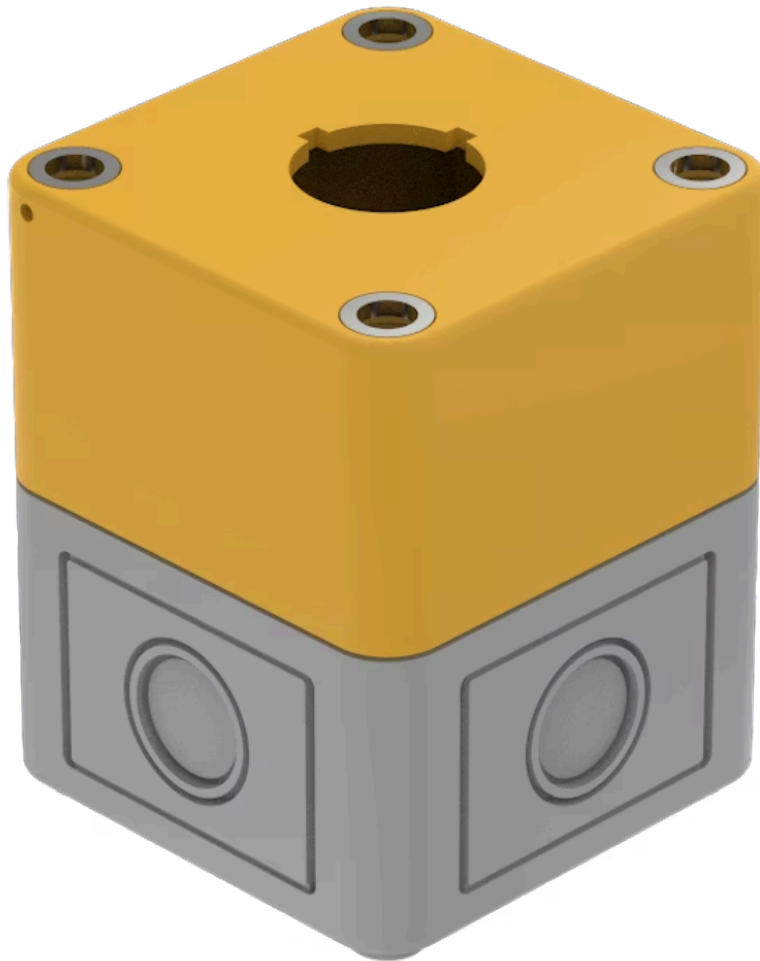

Enclosure

704.945.7

Distribution by
Mouser

<https://mouser.eao.com/component/704.945.7/en...>

Your product:

704.945.7 Enclosure

Loading ...

FRONT

Colour: Grey

MECHANICAL CHARACTERISTICS

Weight: 0.127 kg

AMBIENT CONDITION

IP Protection: IP66

OTHER

Short Description: Enclosure, 65 mm x 65 mm x 81 mm, Plastic, Grey

Titel Accessory: Enclosure

Dimension: 65 mm x 65 mm x 81 mm

Material: Plastic

Product attributes: Bottom grey similar RAL 7035; cover lead-sealable, yellow similar RAL 1004

Colour RAL: 7035 RAL

Dimension drawings: