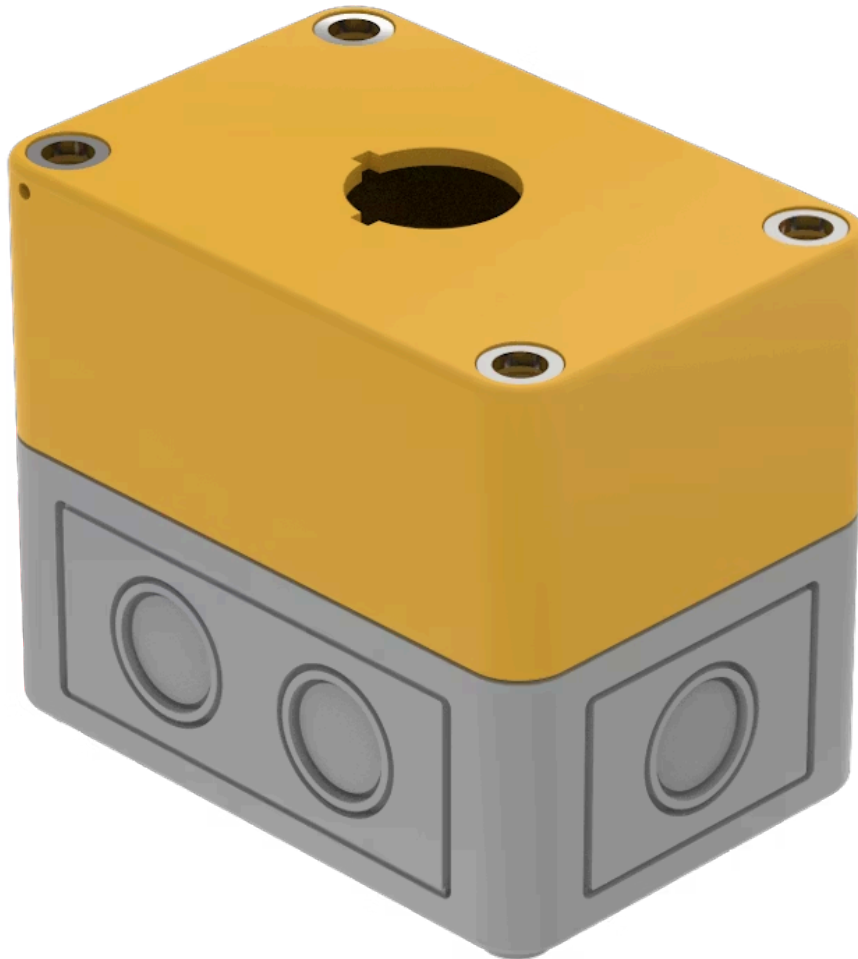

# Enclosure

704.945.8

Distribution by  
Mouser

<https://mouser.eao.com/component/704.945.8/en...>

Your product:

### FRONT

**Colour:** Grey

### MECHANICAL CHARACTERISTICS

**Weight:** 0.157 kg

### OTHER

**Short Description:** Enclosure, 94 mm x 65 mm x 81 mm, Plastic, Grey

**Titel Accessory:** Enclosure

**Dimension:** 94 mm x 65 mm x 81 mm

**Material:** Plastic

**Product attributes:** Bottom grey similar RAL 7035; cover lead-sealable, yellow similar RAL 1004