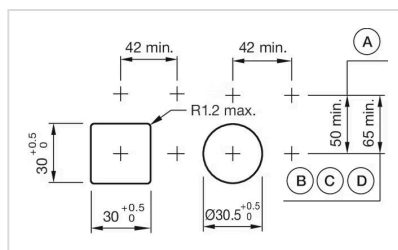

### MOUNTING

<b>Mounting cut-out:</b>	Ø 30.5 mm
<b>Mounting type:</b>	Panel mounting

### MECHANICAL CHARACTERISTICS

<b>Weight:</b>	0.016 kg
----------------	----------

### OTHER

<b>Short Description:</b>	Front bezel set, Ø 35 mm, Black, Aluminium
<b>Dimension:</b>	Ø 35 mm
<b>Housing colour:</b>	Black
<b>Housing material:</b>	Aluminium

**Hints:**

The colour of anodised aluminium parts can vary due to technical production reasons

**Mounting cut-outs:**

- A = Screw terminal
- B = Push-in terminal (PIT)
- C = Plug-in terminal  $6.3 \text{ mm} \times 0.8 \text{ mm}$
- D = Double plug-in terminal  $6.3 \text{ mm} \times 0.8 \text{ mm}$