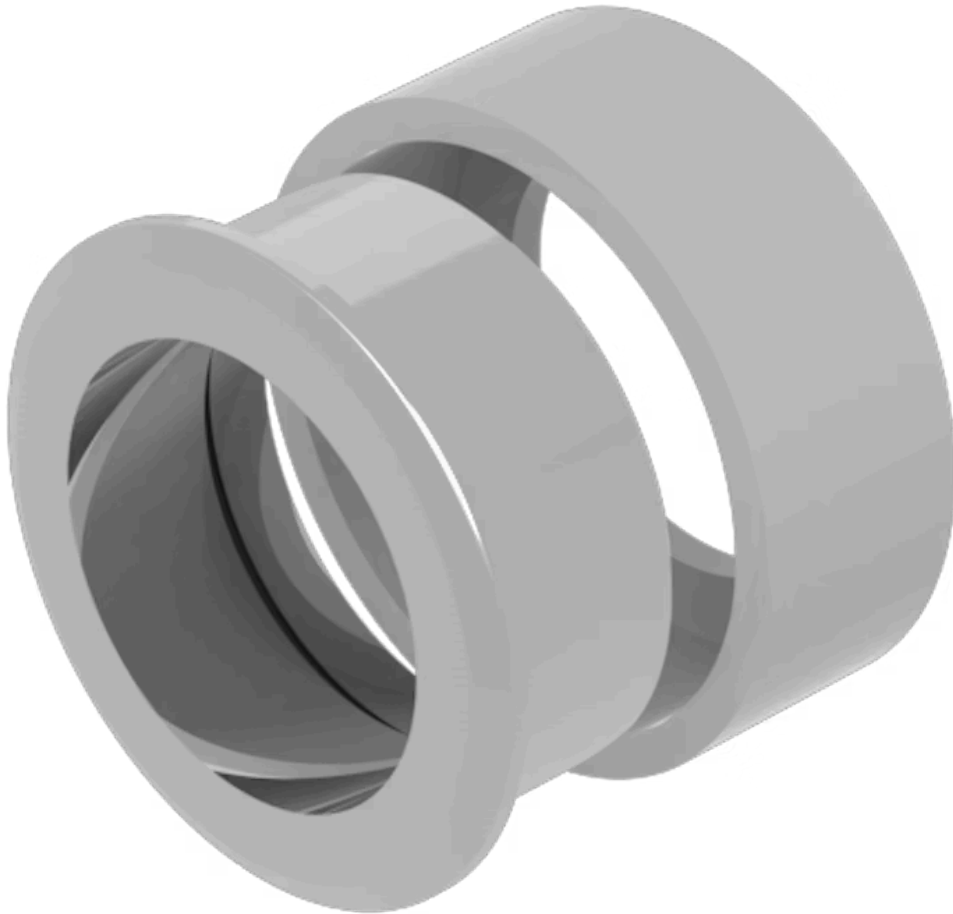

Front bezel set

704.955.10

Distribution by
Mouser

<https://mouser.eao.com/component/704.955.10/e...>

Your product:

704.955.10 Front bezel set

FRONT

Front dimension:	Ø 35 mm
Front form:	Round
Front bezel colour:	Nature
Front bezel material:	Stainless steel 316
Front bezel type:	Flush

MOUNTING

Mounting cut-out:	Ø 30.5 mm
Mounting type:	Panel mounting

MECHANICAL CHARACTERISTICS

Weight:	0.034 kg
----------------	----------

CERTIFICATE

REACH:	REACH compliant
RoHS:	RoHS compliant

OTHER

Short Description:	Front bezel set, Ø 35 mm, Nature, Stainless steel 316
Dimension:	Ø 35 mm
Housing colour:	Silver
Housing material:	Metal

Mounting cut-outs:

- A = Screw terminal
- B = Push-in terminal (PIT)
- C = Plug-in terminal 6.3 mm x 0.8 mm
- D = Double plug-in terminal 6.3 mm x 0.8 mm