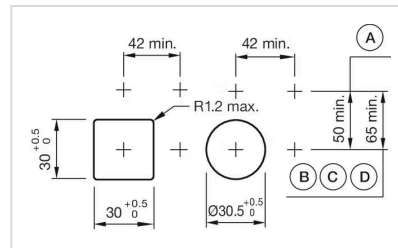

Front bezel set

704.955.10

Distribution by
Mouser

<https://mouser.eao.com/component/704.955.10/e...>

Your product:

704.955.10 Front bezel set

FRONT

Front dimension:	Ø 35 mm
Front form:	Round
Front bezel colour:	Nature
Front bezel material:	Stainless steel 316
Front bezel type:	Flush

MOUNTING

Mounting cut-out:	Ø 30.5 mm
Mounting type:	Panel mounting

MECHANICAL CHARACTERISTICS

Weight:	0.034 kg
----------------	----------

CERTIFICATE

REACH:	REACH compliant
RoHS:	RoHS compliant

OTHER

Short Description:	Front bezel set, Ø 35 mm, Nature, Stainless steel 316
Dimension:	Ø 35 mm
Housing colour:	Silver
Housing material:	Metal

Mounting cut-outs:

- A = Screw terminal
- B = Push-in terminal (PIT)
- C = Plug-in terminal 6.3 mm x 0.8 mm
- D = Double plug-in terminal 6.3 mm x 0.8 mm