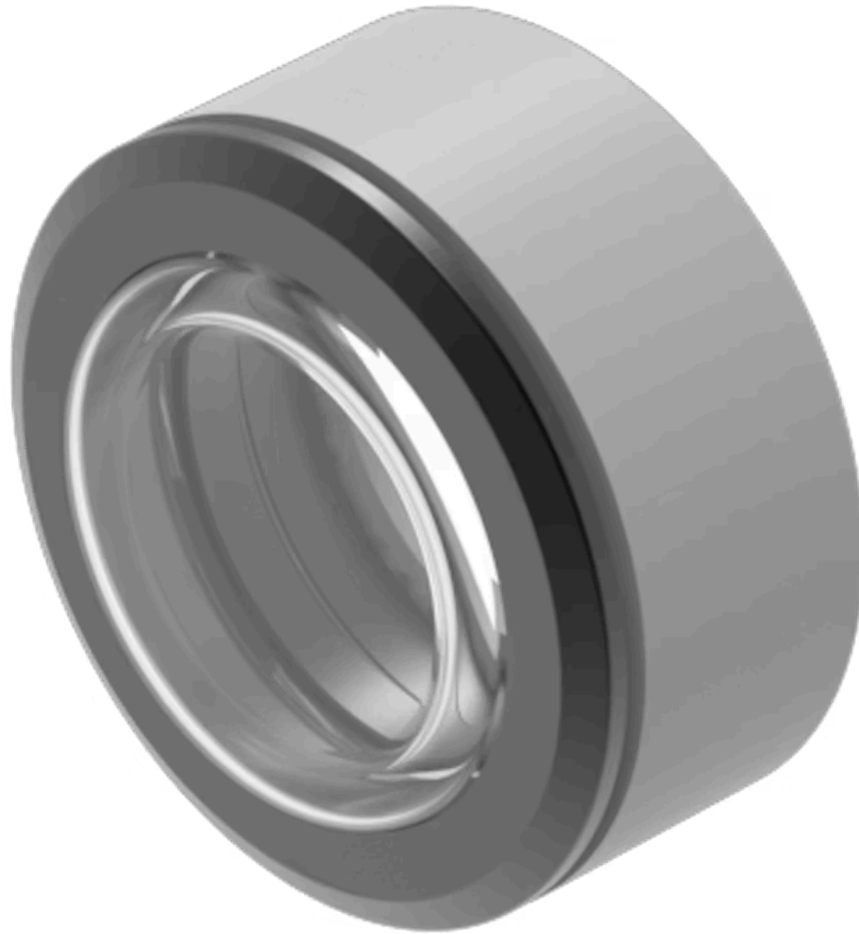

Front bezel set

704.955.4

Distribution by
Mouser

<https://mouser.eao.com/component/704.955.4/en...>

Your product:

704.955.4 Front bezel set

Loading ...

FRONT

Front dimension:	Ø 35 mm
Front form:	Round
Front bezel colour:	Black
Front bezel material:	Aluminium
Front bezel type:	With transparent silicone membrane

MOUNTING

Mounting type:	Panel mounting
-----------------------	----------------

MECHANICAL CHARACTERISTICS

Weight:	0.015 kg
----------------	----------

CERTIFICATE

REACH:	REACH compliant
RoHS:	RoHS compliant

OTHER

Short Description:	Front bezel set, Ø 35 mm, Black, Aluminium
Dimension:	Ø 35 mm
Product attributes:	With transparent silicone membrane
Hints:	Front bezel to be mounted with a torque of 0.4 Nm onto actuator Before assembling remove the flat gasket of the switch The colour of anodised aluminium parts can vary due to technical production reasons