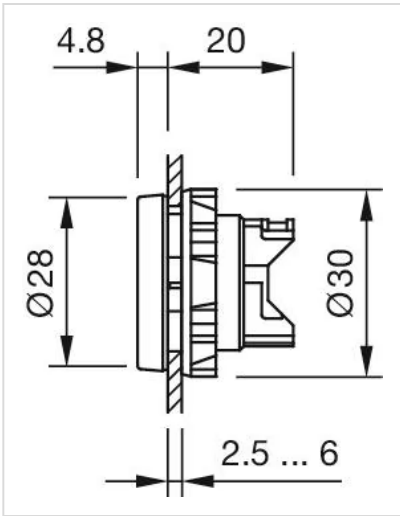

### MOUNTING

**Mounting cut-out:** Ø 22.5 mm

### MECHANICAL CHARACTERISTICS

**Weight:** 0.007 kg

### OTHER

**Short Description:** Blind plug, Ø 28 mm, Ø 22.5 mm, Plastic, Black

**Titel Accessory:** Blind plug

**Dimension:** Ø 28 mm

**Material:** Plastic

**Hints:** Please note that bigger minimum distances are necessary

**Dimension drawings:**

for Part No. 704.960.4