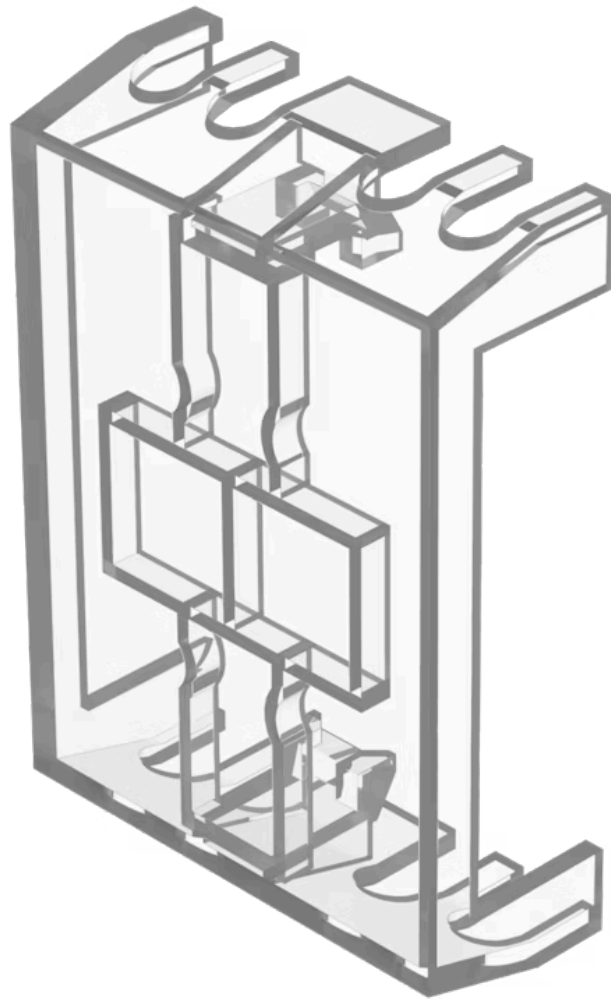

# Terminal cover

704.964.5

Distribution by  
Mouser

<https://mouser.eao.com/component/704.964.5/en...>

Your product:

---

## 704.964.5 Terminal cover

*Loading ...*

### MECHANICAL CHARACTERISTICS

**Terminal:** Screw terminal

**Weight:** 0.003 kg

### OTHER

**Short Description:** Terminal cover, Plastic, Screw terminal

**Titel Accessory:** Terminal cover

**Material:** Plastic

**Product attributes:** For covering of screw terminal

**Dimension drawings:**