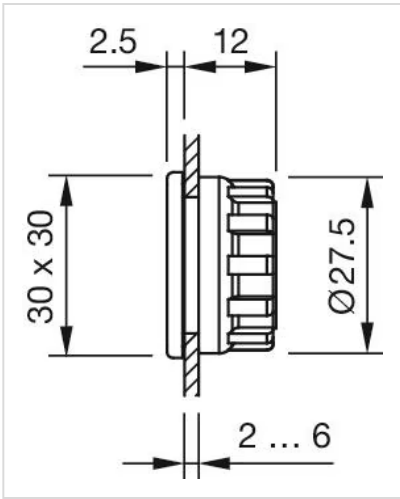

MOUNTING

Mounting cut-out: Ø 22.5 mm

MECHANICAL CHARACTERISTICS

Weight: 0.008 kg

OTHER

Short Description: Blind plug, Ø 22.5 mm, Ø 22.5 mm, Plastic, Black

Title Accessory: Blind plug

Dimension: Ø 22.5 mm

Material: Plastic

Hints: Please note that bigger minimum distances are necessary

Dimension drawings:

for Part No. 704.964.7