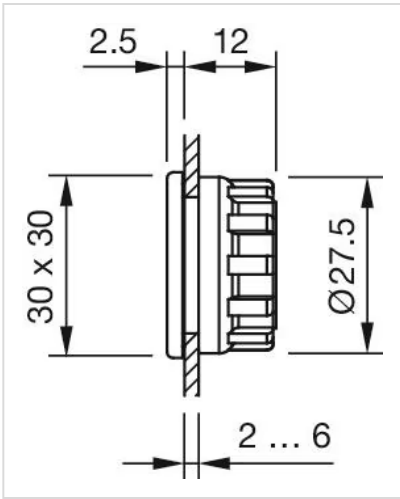

Colour: Black

MOUNTING

Mounting cut-out: Ø 22.5 mm

ELECTRICAL CHARACTERISTICS

Forward voltage:

MECHANICAL CHARACTERISTICS

Weight: 0.008 kg

OTHER

Short Description: Blind plug, Ø 22.5 mm, Ø 22.5 mm, Plastic, Black

Titel Accessory: Blind plug

Dimension: Ø 22.5 mm

Material: Plastic

Hints: Please note that bigger minimum distances are necessary

Dimension drawings: