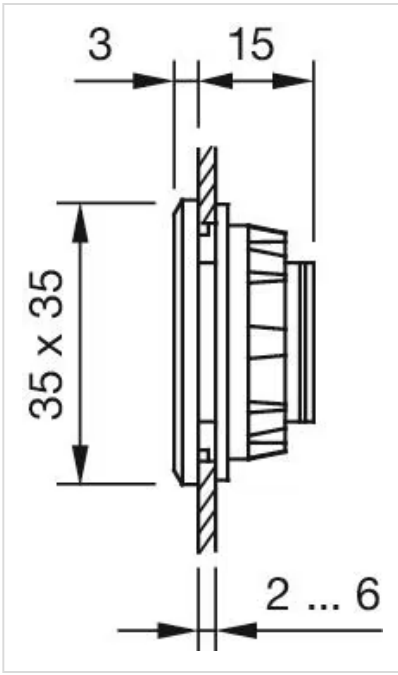

Colour: Black

MOUNTING

Mounting cut-out: 30 mm x 30 mm

ELECTRICAL CHARACTERISTICS

Forward voltage:

MECHANICAL CHARACTERISTICS

Weight: 0.02 kg

OTHER

Short Description: Blind plug, 35 mm x 35 mm, 30 mm x 30 mm, Plastic, Black

Titel Accessory: Blind plug

Dimension: 35 mm x 35 mm

Material: Plastic

Hints: Please note that bigger minimum distances are necessary

Dimension drawings:

for Part No. 704.964.9