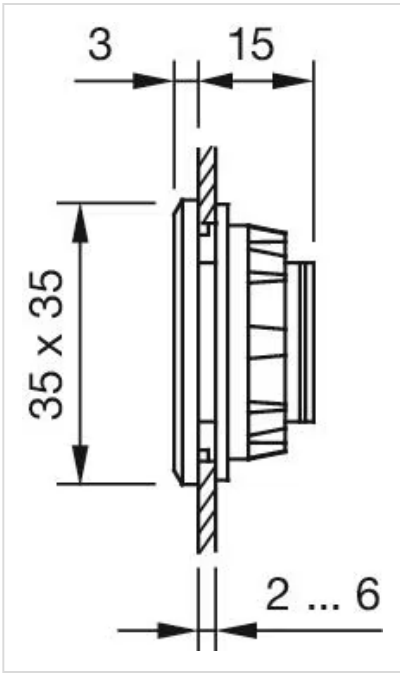

MOUNTING

Mounting cut-out: 30 mm x 30 mm

MECHANICAL CHARACTERISTICS

Weight: 0.02 kg

OTHER

Short Description: Blind plug, 35 mm x 35 mm, 30 mm x 30 mm, Plastic, Black

Title Accessory: Blind plug

Dimension: 35 mm x 35 mm

Material: Plastic

Hints: Please note that bigger minimum distances are necessary

Dimension drawings:

for Part No. 704.964.9