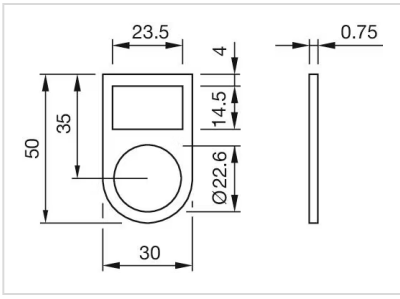

### MECHANICAL CHARACTERISTICS

**Weight:** 0.001 kg

### OTHER

**Short Description:** Legend frame, 30 mm x 50 mm x 0.75 mm, Aluminium, adhesive, Black, anodised

**Titel Accessory:** Legend frame

**Dimension:** 30 mm x 50 mm x 0.75 mm

**Material:** Aluminium

**Product attributes:** For raised design

**Hints:** The colour of anodised aluminium parts can vary due to technical production reasons

**Dimension drawings:**

for Part No. 704.968.2