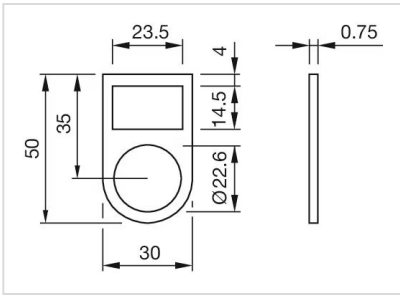

MOUNTING

Design: Raised

Mounting type: adhesive

MECHANICAL CHARACTERISTICS

Weight: 0.001 kg

OTHER

Short Description: Legend frame, 30 mm x 50 mm x 0.75 mm, Aluminium, adhesive, Black, anodised

Titel Accessory: Legend frame

Dimension: 30 mm x 50 mm x 0.75 mm

Material: Aluminium

Product attributes: For raised design

Hints: The colour of anodised aluminium parts can vary due to technical production reasons

Dimension drawings:

for Part No. 704.968.2