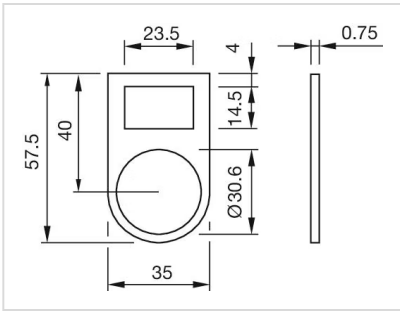

MOUNTING

Design: Flush

Mounting type: adhesive

ELECTRICAL CHARACTERISTICS

Forward voltage:

MECHANICAL CHARACTERISTICS

Weight: 0.001 kg

OTHER

Short Description: Legend frame, 35 mm x 57.5 mm x 0.75 mm, Aluminium, adhesive, Black, anodised

Titel Accessory: Legend frame

Dimension: 35 mm x 57.5 mm x 0.75 mm

Material: Aluminium

Product attributes: For flush design

Hints: The colour of anodised aluminium parts can vary due to technical production reasons

Dimension drawings:

for Part No. 704.968.3