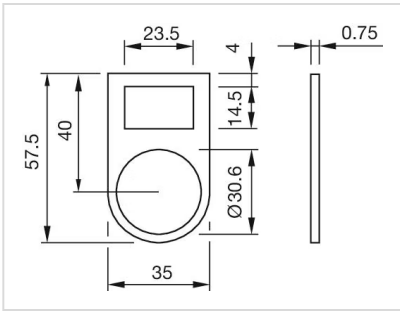

MOUNTING

Design: Flush

Mounting type: adhesive

MECHANICAL CHARACTERISTICS

Weight: 0.001 kg

OTHER

Short Description: Legend frame, 35 mm x 57.5 mm x 0.75 mm, Aluminium, adhesive, Black, anodised

Titel Accessory: Legend frame

Dimension: 35 mm x 57.5 mm x 0.75 mm

Material: Aluminium

Product attributes: For flush design

Hints: The colour of anodised aluminium parts can vary due to technical production reasons

Dimension drawings: