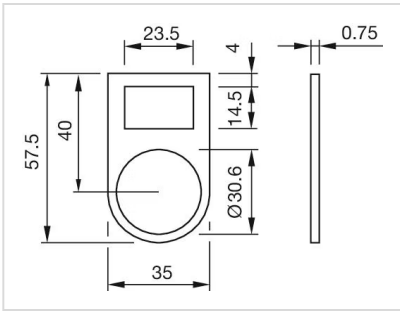

### MECHANICAL CHARACTERISTICS

**Weight:** 0.001 kg

### OTHER

**Short Description:** Legend frame, 35 mm x 57.5 mm x 0.75 mm, Aluminium, adhesive, Black, anodised

**Titel Accessory:** Legend frame

**Dimension:** 35 mm x 57.5 mm x 0.75 mm

**Material:** Aluminium

**Product attributes:** For flush design

**Hints:** The colour of anodised aluminium parts can vary due to technical production reasons

**Dimension drawings:**

for Part No. 704.968.3