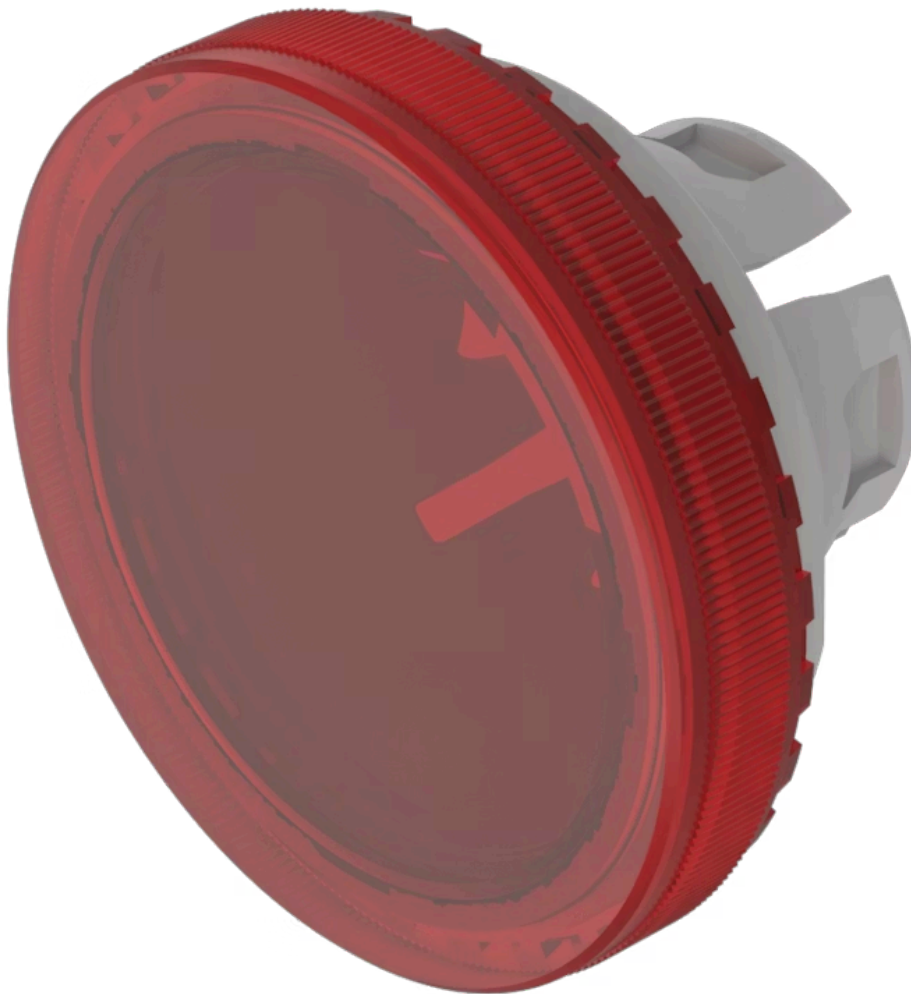

Lens

84-
7111.200

Distribution by
Mouser

<https://mouser.eao.com/component/84-7111.200/...>

Your product:

84-7111.200 Lens

Loading ...

FRONT

Front form: Round

OPERATING-/INDICATION PART

Lens colour: Red

Lens material: Plastic

Lens illumination: Illuminated

Lens shape: Flush

Lens optics: transparent

Lens type: Level with front bezel

Symbol: No Symbol

Shape of illumination: Front

MECHANICAL CHARACTERISTICS

Weight: 0.001 kg

CERTIFICATE

REACH: REACH compliant

RoHS: RoHS compliant

OTHER

Short Description: Lens, Ø 19.7 mm, Illuminated, No Symbol, Red, Flush, Plastic

Dimension: Ø 19.7 mm

Description component:

Material lens: Plastic as per UL94 V2