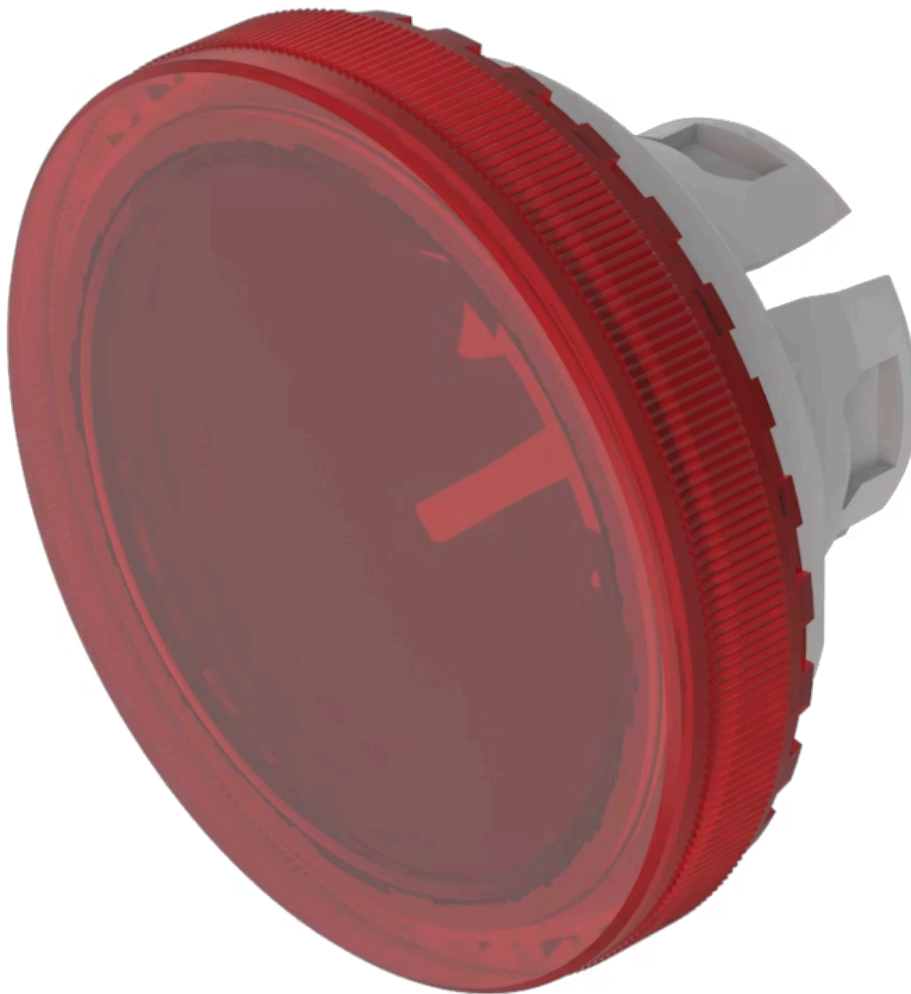

Lens

84-
7111.200

Distribution by
Mouser

Your product:

84-7111.200 Lens

Loading ...

FRONT

Front form: Round

OPERATING-/INDICATION PART

Lens colour: Red

Lens material: Plastic

Lens illumination: Illuminated

Lens shape: Flush

Lens optics: transparent

Lens type: Level with front bezel

Symbol: No Symbol

Shape of illumination: Front

MECHANICAL CHARACTERISTICS

Weight: 0.001 kg

CERTIFICATE

REACH: REACH compliant

RoHS: RoHS compliant

OTHER

Short Description: Lens, Ø 19.7 mm, Illuminated, No Symbol, Red, Flush, Plastic

Dimension: Ø 19.7 mm

Description component:

Material lens: Plastic as per UL94 V2