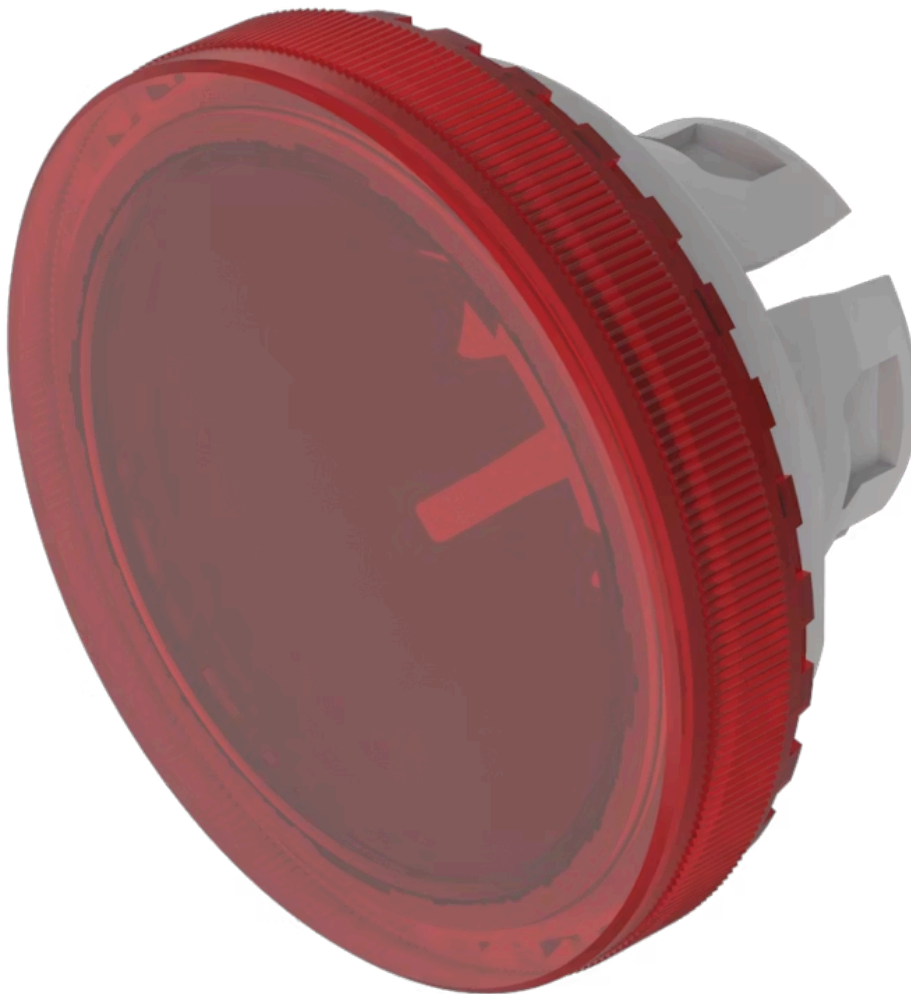

Lens

84-
7111.200

Distribution by
Mouser

Your product:

84-7111.200 Lens

Loading ...

FRONT

Front form: Round

OPERATING-/INDICATION PART

Lens colour: Red

Lens material: Plastic

Lens illumination: Illuminated

Lens shape: Flush

Lens optics: transparent

Lens type: Level with front bezel

Symbol: No Symbol

Shape of illumination: Front

MECHANICAL CHARACTERISTICS

Weight: 0.001 kg

CERTIFICATE

REACH: REACH compliant

RoHS: RoHS compliant

OTHER

Short Description: Lens, Ø 19.7 mm, Illuminated, No Symbol, Red, Flush, Plastic

Dimension: Ø 19.7 mm

Description component:

Material lens: Plastic as per UL94 V2