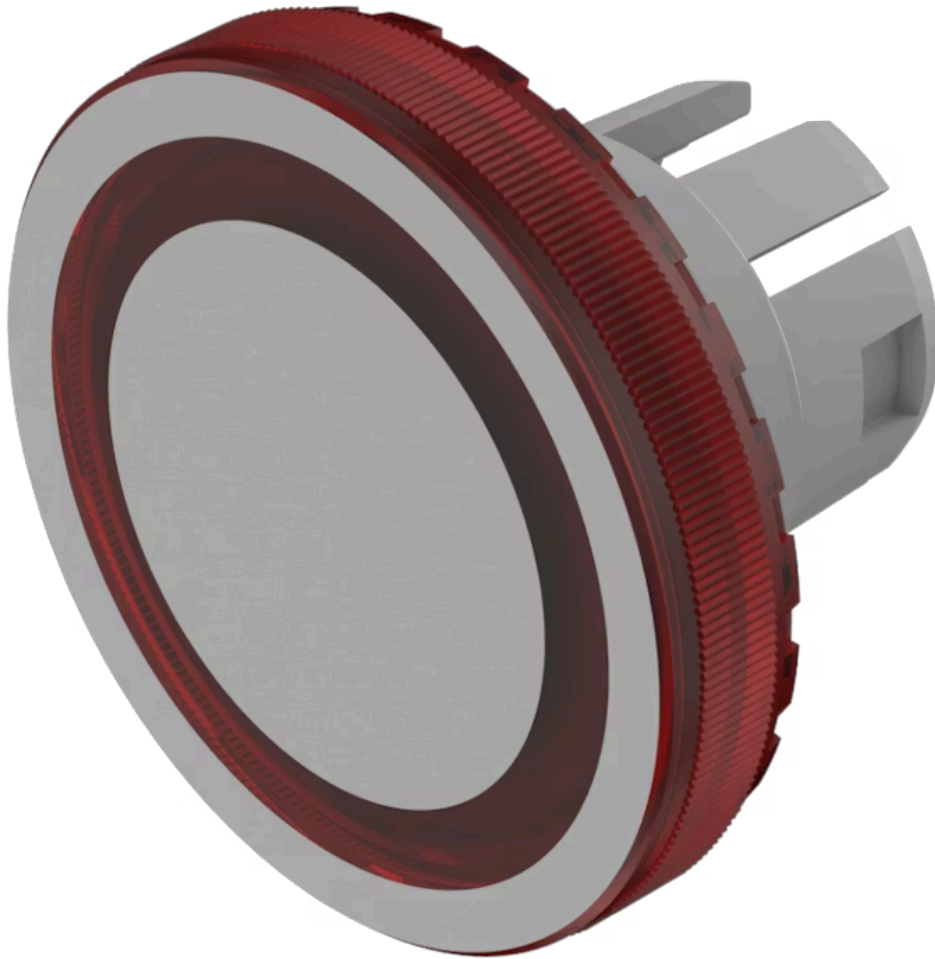

Lens

84-
7111.201

Distribution by
Mouser

<https://mouser.eao.com/component/84-7111.201/...>

Your product:

84-7111.201 Lens

Loading ...

FRONT

Front form: Round

OPERATING-/INDICATION PART

Lens colour: Red

Lens material: Plastic

Lens illumination: Illuminated

Lens shape: Flush

Lens optics: transparent

Lens type: Level with front bezel

Symbol: Ring

Shape of illumination: Ring

MECHANICAL CHARACTERISTICS

Weight: 0.001 kg

CERTIFICATE

REACH: REACH compliant

RoHS: RoHS compliant

OTHER

Short Description: Lens, Ø 19.7 mm, Illuminated, Ring, Red, Flush, Plastic

Dimension: Ø 19.7 mm

Hints:

The silvery coat is being applied on the lens (screen print) with an additional protective lacquer. Further information see Technical data