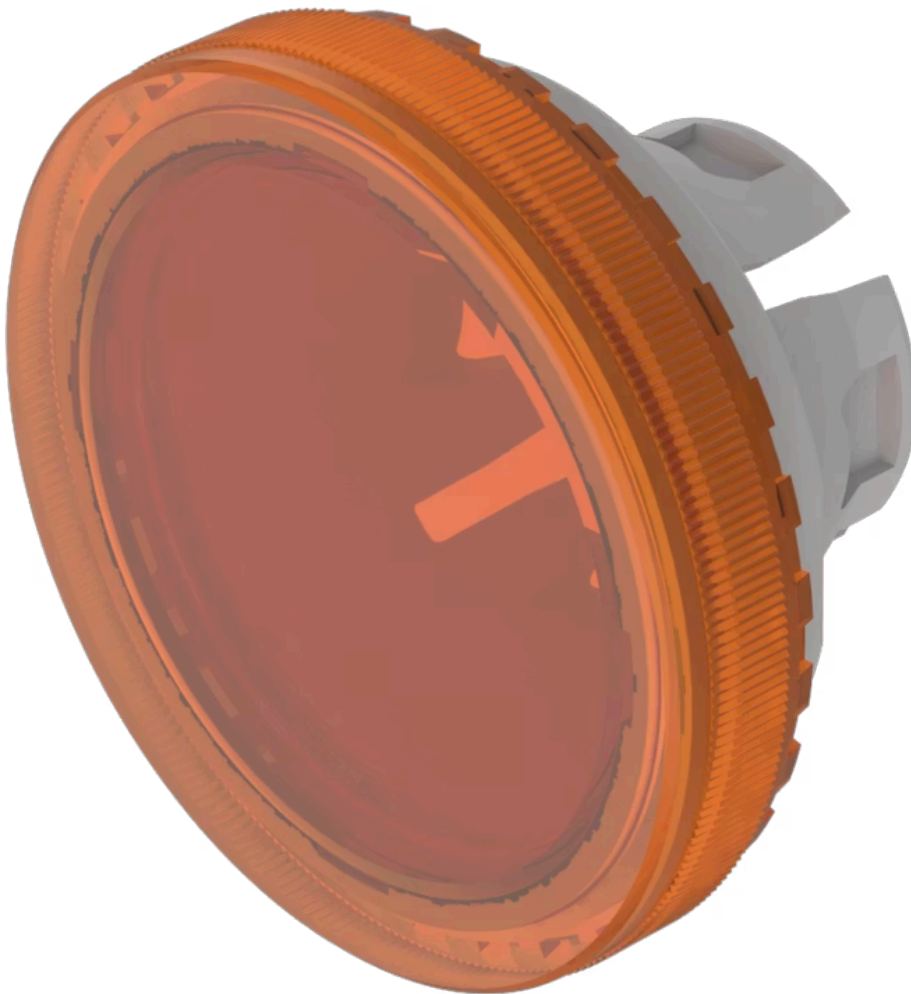

Lens

84-
7111.300

Distribution by
Mouser

Your product:

84-7111.300 Lens

Loading ...

FRONT

Front form: Round

OPERATING-/INDICATION PART

Lens colour: Orange

Lens material: Plastic

Lens illumination: Illuminated

Lens shape: Flush

Lens optics: transparent

Lens type: Level with front bezel

Symbol: No Symbol

Shape of illumination: Front

MECHANICAL CHARACTERISTICS

Weight: 0.001 kg

CERTIFICATE

REACH: REACH compliant

RoHS: RoHS compliant

OTHER

Short Description: Lens, Ø 19.7 mm, Illuminated, No Symbol, Orange, Flush, Plastic

Dimension: Ø 19.7 mm

Description component:

Material lens: Plastic as per UL94 V2