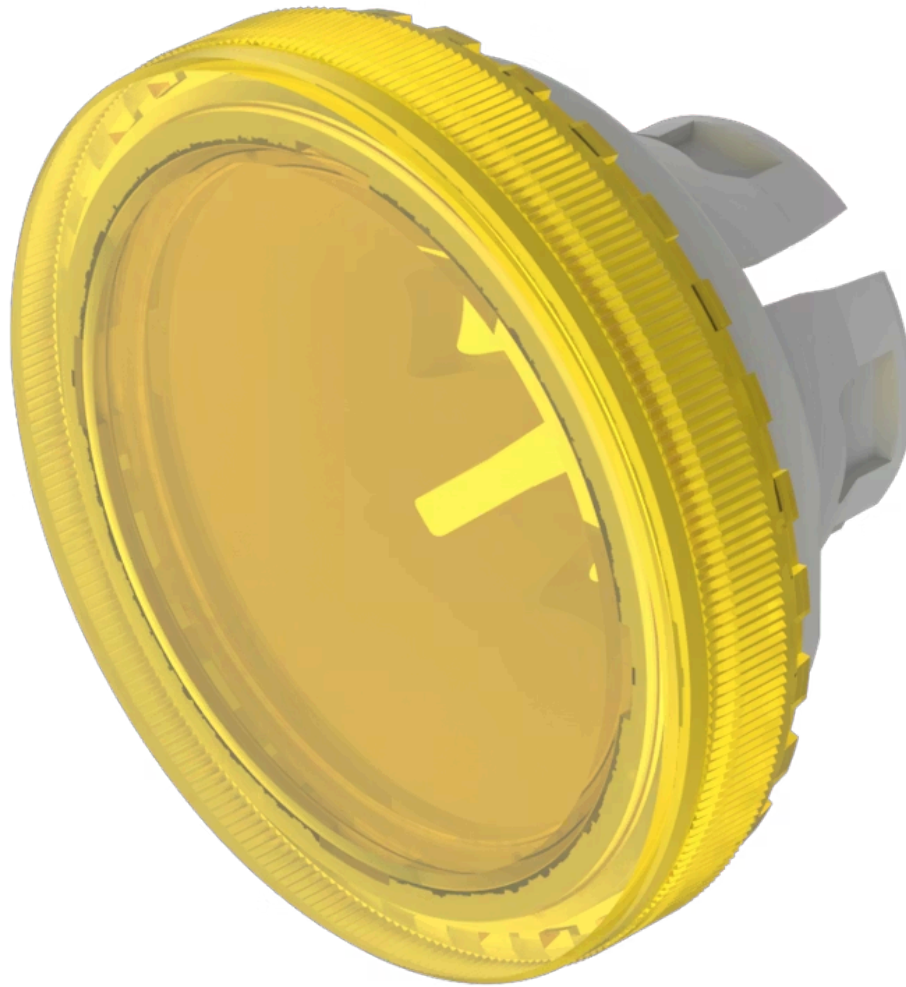

Lens

84-
7111.400

Distribution by
Mouser

<https://mouser.eao.com/component/84-7111.400/...>

Your product:

84-7111.400 Lens

Loading ...

FRONT

Front form: Round

OPERATING-/INDICATION PART

Lens colour: Yellow

Lens material: Plastic

Lens illumination: Illuminated

Lens shape: Flush

Lens optics: transparent

Lens type: Level with front bezel

Symbol: No Symbol

Shape of illumination: Front

MECHANICAL CHARACTERISTICS

Weight: 0.001 kg

CERTIFICATE

REACH: REACH compliant

RoHS: RoHS compliant

OTHER

Short Description: Lens, Ø 19.7 mm, Illuminated, No Symbol, Yellow, Flush, Plastic

Dimension: Ø 19.7 mm

Description component:

Material lens: Plastic as per UL94 V2