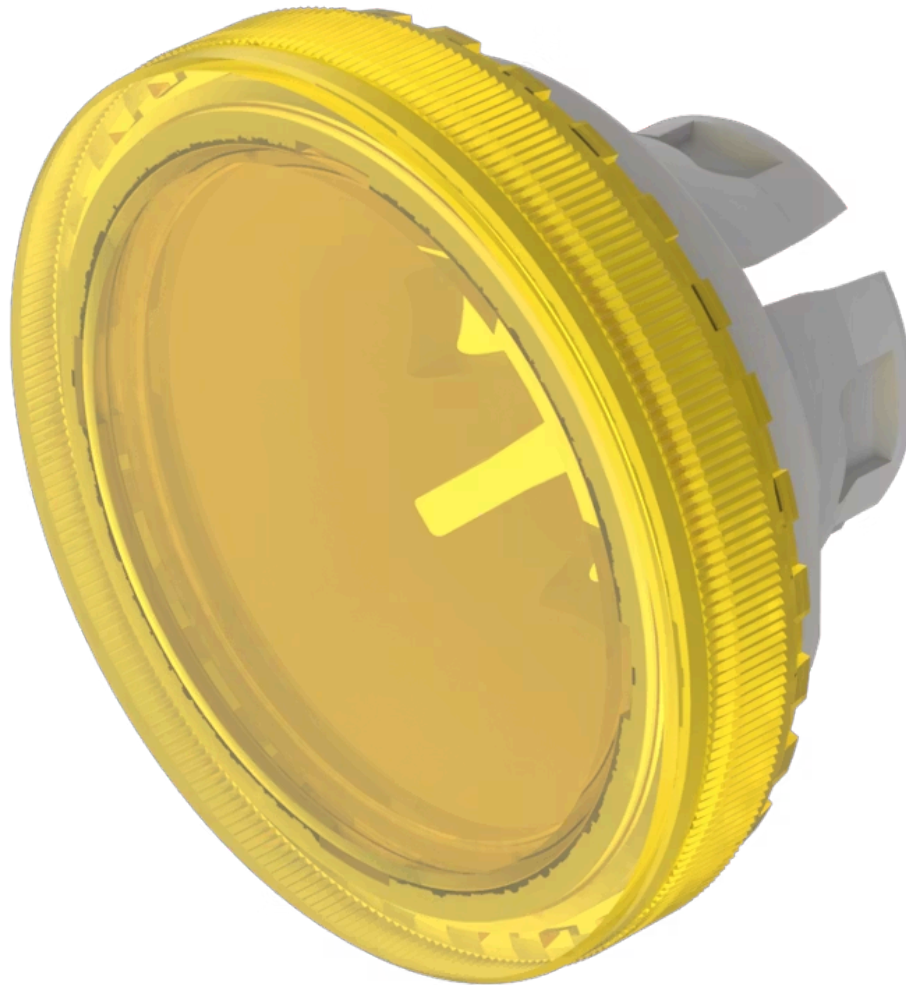

# Lens

84-  
7111.400

Distribution by  
Mouser

Your product:

---

## 84-7111.400 Lens

*Loading ...*

### OPERATING-/INDICATION PART

**Lens colour:** Yellow

**Lens material:** Plastic

**Lens illumination:** Illuminated

**Lens shape:** Flush

**Lens optics:** transparent

**Lens type:** Level with front bezel

**Symbol:** No Symbol

### OTHER

**Short Description:** Lens, Ø 19.7 mm, Illuminated, No Symbol, Yellow, Flush, Plastic

**Dimension:** Ø 19.7 mm

**Description component:**

Material lens: Plastic as per UL94 V2