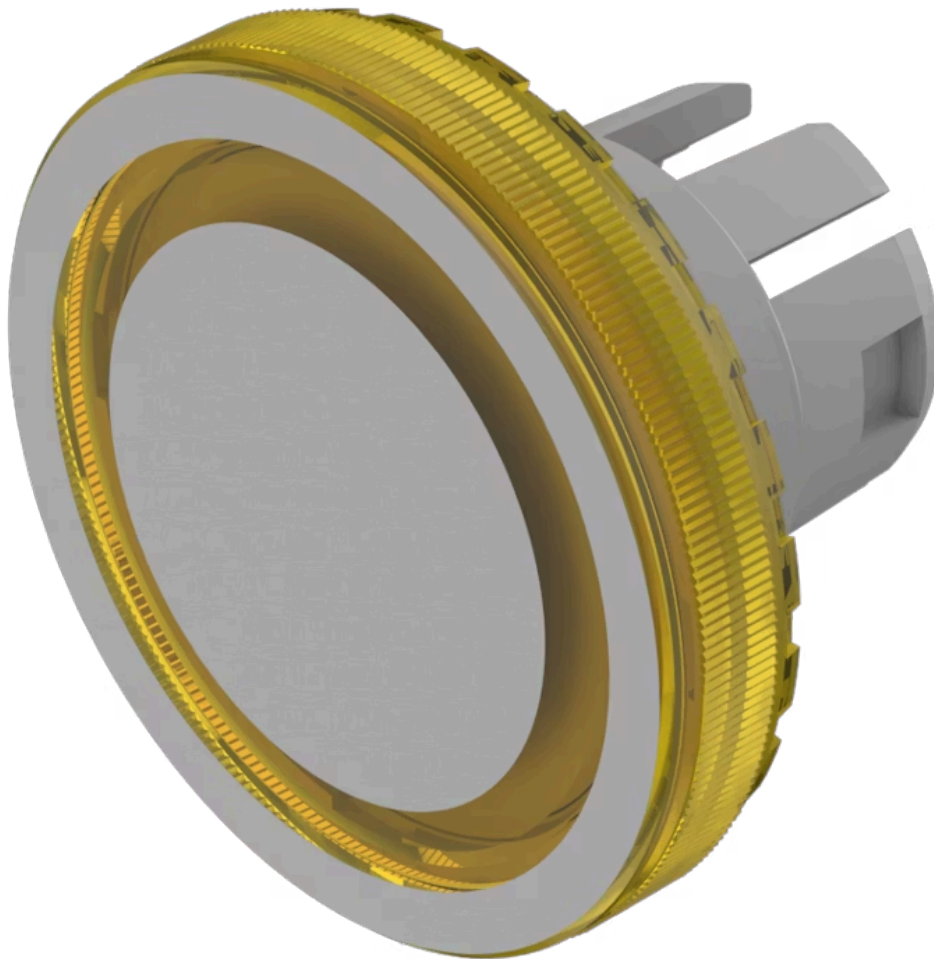

Lens

84-
7111.401

Distribution by
Mouser

<https://mouser.eao.com/component/84-7111.401/...>

Your product:

84-7111.401 Lens

Loading ...

FRONT

Front form: Round

OPERATING-/INDICATION PART

Lens colour: Yellow

Lens material: Plastic

Lens illumination: Illuminated

Lens shape: Flush

Lens optics: transparent

Lens type: Level with front bezel

Symbol: Ring

Shape of illumination: Ring

MECHANICAL CHARACTERISTICS

Weight: 0.001 kg

CERTIFICATE

REACH: REACH compliant

RoHS: RoHS compliant

OTHER

Short Description: Lens, Ø 19.7 mm, Illuminated, Ring, Yellow, Flush, Plastic

Dimension: Ø 19.7 mm

Hints:

The silvery coat is being applied on the lens (screen print) with an additional protective lacquer. Further information see Technical data