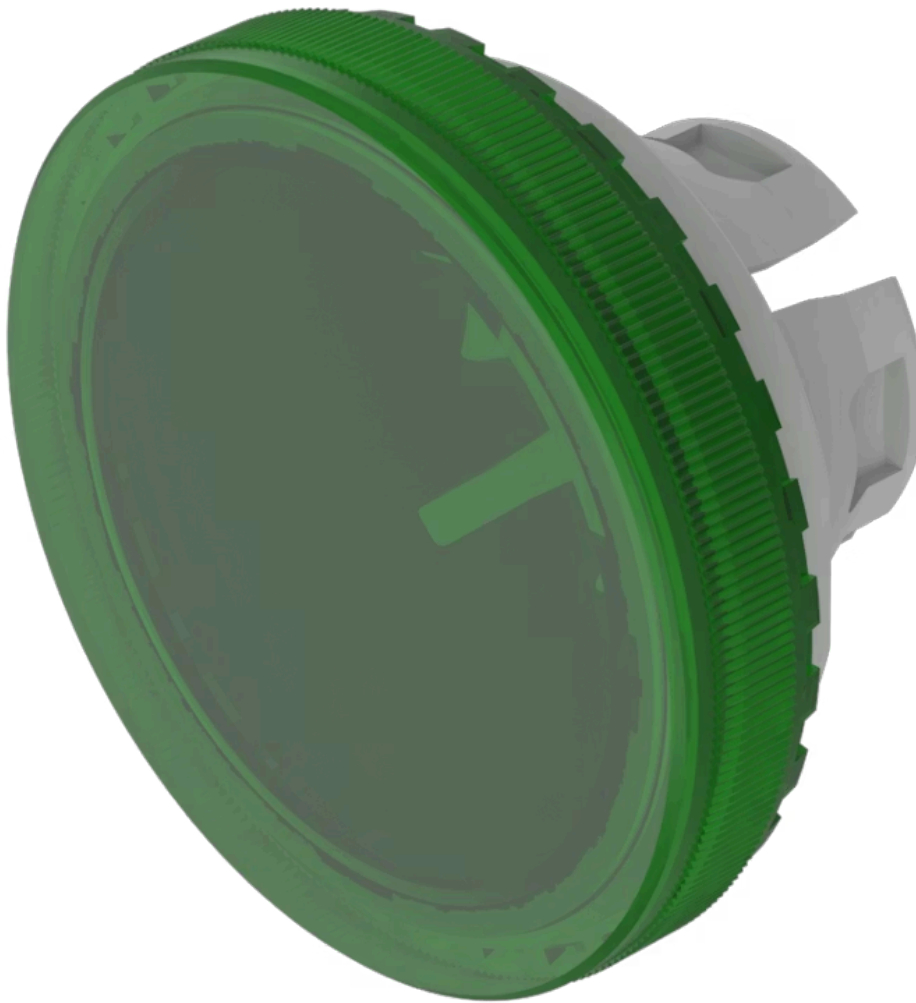

Lens

84-
7111.500

Distribution by
Mouser

Your product:

84-7111.500 Lens

Loading ...

FRONT

Front form: Round

OPERATING-/INDICATION PART

Lens colour: Green

Lens material: Plastic

Lens illumination: Illuminated

Lens shape: Flush

Lens optics: transparent

Lens type: Level with front bezel

Symbol: No Symbol

Shape of illumination: Front

MECHANICAL CHARACTERISTICS

Weight: 0.001 kg

CERTIFICATE

REACH: REACH compliant

RoHS: RoHS compliant

OTHER

Short Description: Lens, Ø 19.7 mm, Illuminated, No Symbol, Green, Flush, Plastic

Dimension: Ø 19.7 mm

Description component:

Material lens: Plastic as per UL94 V2