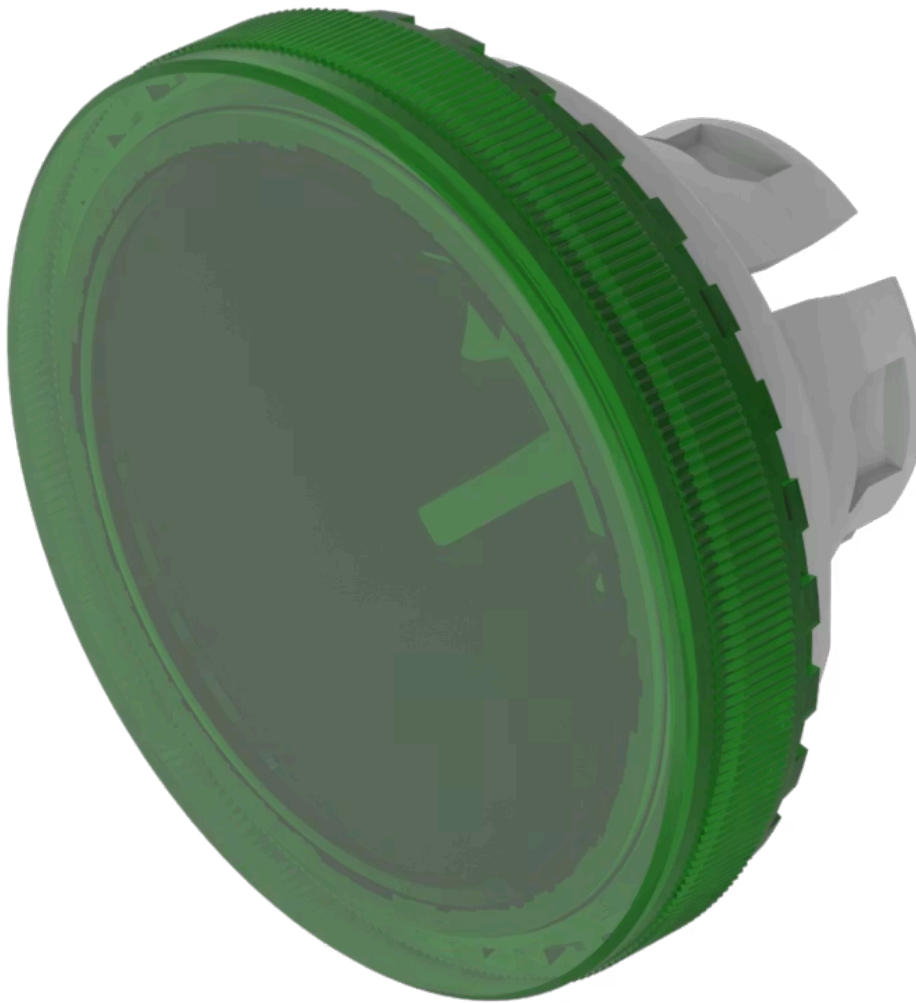

Lens

84-
7111.500

Distribution by
Mouser

Your product:

84-7111.500 Lens

Loading ...

FRONT

Front form: Round

OPERATING-/INDICATION PART

Lens colour: Green

Lens material: Plastic

Lens illumination: Illuminated

Lens shape: Flush

Lens optics: transparent

Lens type: Level with front bezel

Symbol: No Symbol

Shape of illumination: Front

MECHANICAL CHARACTERISTICS

Weight: 0.001 kg

CERTIFICATE

REACH: REACH compliant

RoHS: RoHS compliant

OTHER

Short Description: Lens, Ø 19.7 mm, Illuminated, No Symbol, Green, Flush, Plastic

Dimension: Ø 19.7 mm

Description component:

Material lens: Plastic as per UL94 V2