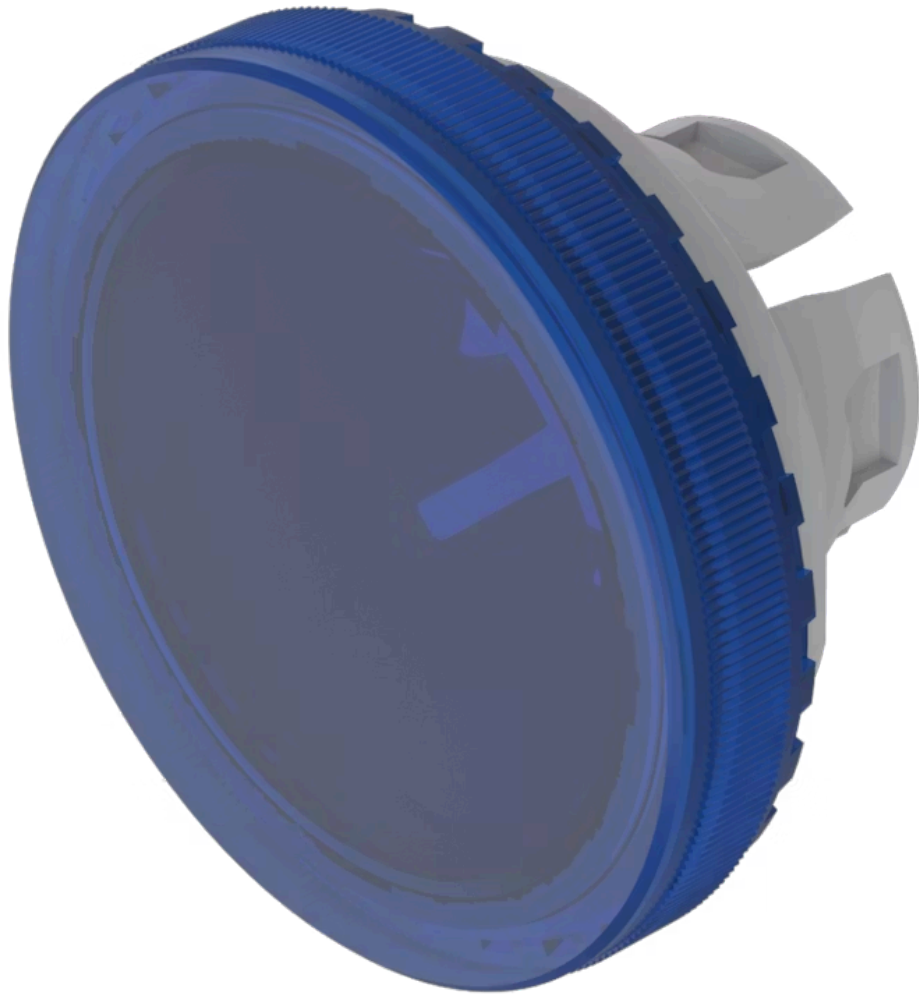

Lens

84-
7111.600

Distribution by
Mouser

<https://mouser.eao.com/component/84-7111.600/...>