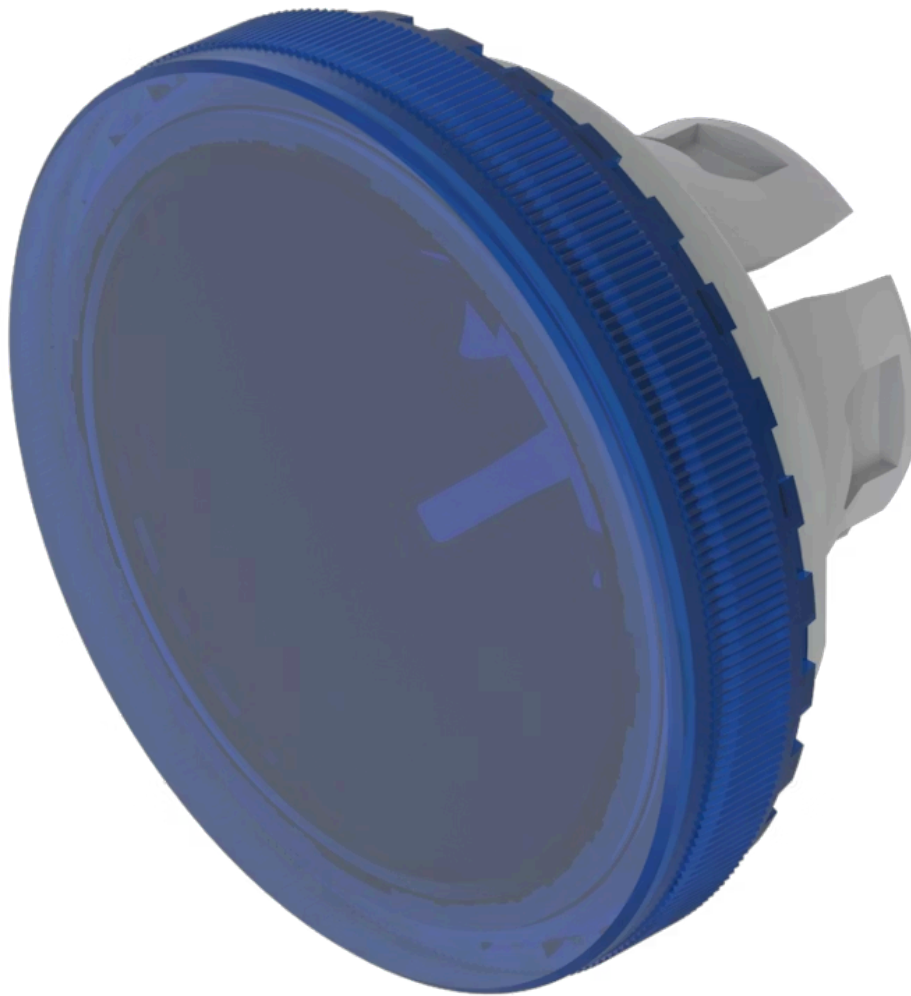

Lens

84-
7111.600

Distribution by
Mouser

<https://mouser.eao.com/component/84-7111.600/...>