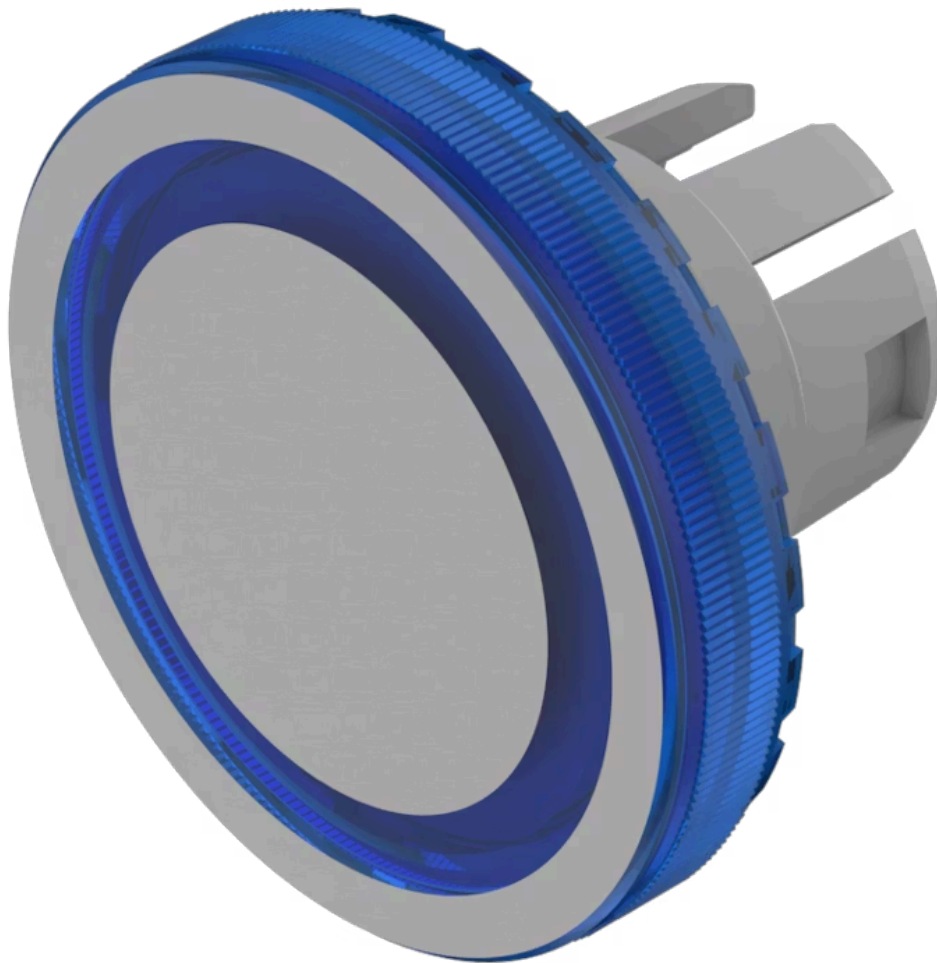

Lens

84-
7111.601

Distribution by
Mouser

<https://mouser.eao.com/component/84-7111.601/...>

Your product:

84-7111.601 Lens

Loading . .

FRONT

Front form: Round

OPERATING-/INDICATION PART

Lens colour: Blue

Lens material: Plastic

Lens illumination: Illuminated

Lens shape: Flush

Lens optics: transparent

Lens type: Level with front bezel

Symbol: Ring

Shape of illumination: Ring

MECHANICAL CHARACTERISTICS

Weight: 0.001 kg

CERTIFICATE

REACH: REACH compliant

RoHS: RoHS compliant

OTHER

Short Description: Lens, Ø 19.7 mm, Illuminated, Ring, Blue, Flush, Plastic

Dimension: Ø 19.7 mm

Hints:

The silvery coat is being applied on the lens (screen print) with an additional protective lacquer. Further information see Technical data