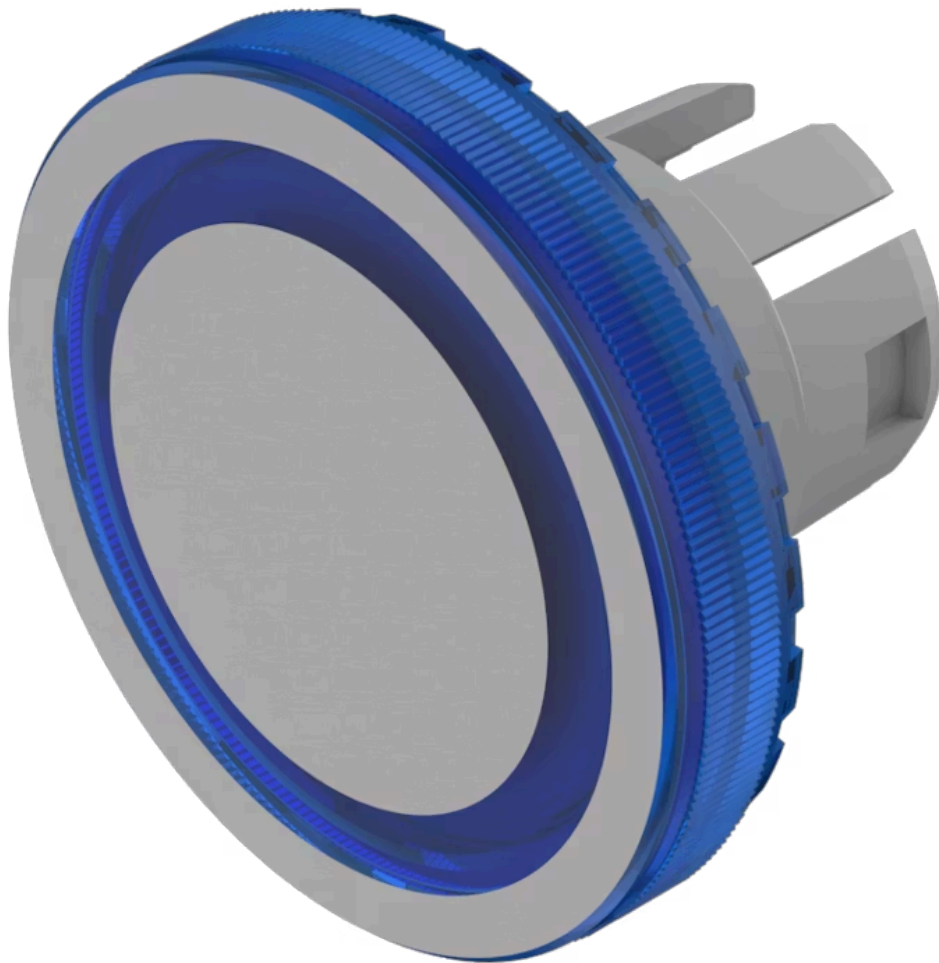

Lens

84-
7111.601

Distribution by
Mouser

<https://mouser.eao.com/component/84-7111.601/...>

Your product:

84-7111.601 Lens

Loading ...

FRONT

Front form: Round

OPERATING-/INDICATION PART

Lens colour: Blue

Lens material: Plastic

Lens illumination: Illuminated

Lens shape: Flush

Lens optics: transparent

Lens type: Level with front bezel

Symbol: Ring

Shape of illumination: Ring

MECHANICAL CHARACTERISTICS

Weight: 0.001 kg

CERTIFICATE

REACH: REACH compliant

RoHS: RoHS compliant

OTHER

Short Description: Lens, Ø 19.7 mm, Illuminated, Ring, Blue, Flush, Plastic

Dimension: Ø 19.7 mm

Hints:

The silvery coat is being applied on the lens (screen print) with an additional protective lacquer. Further information see Technical data