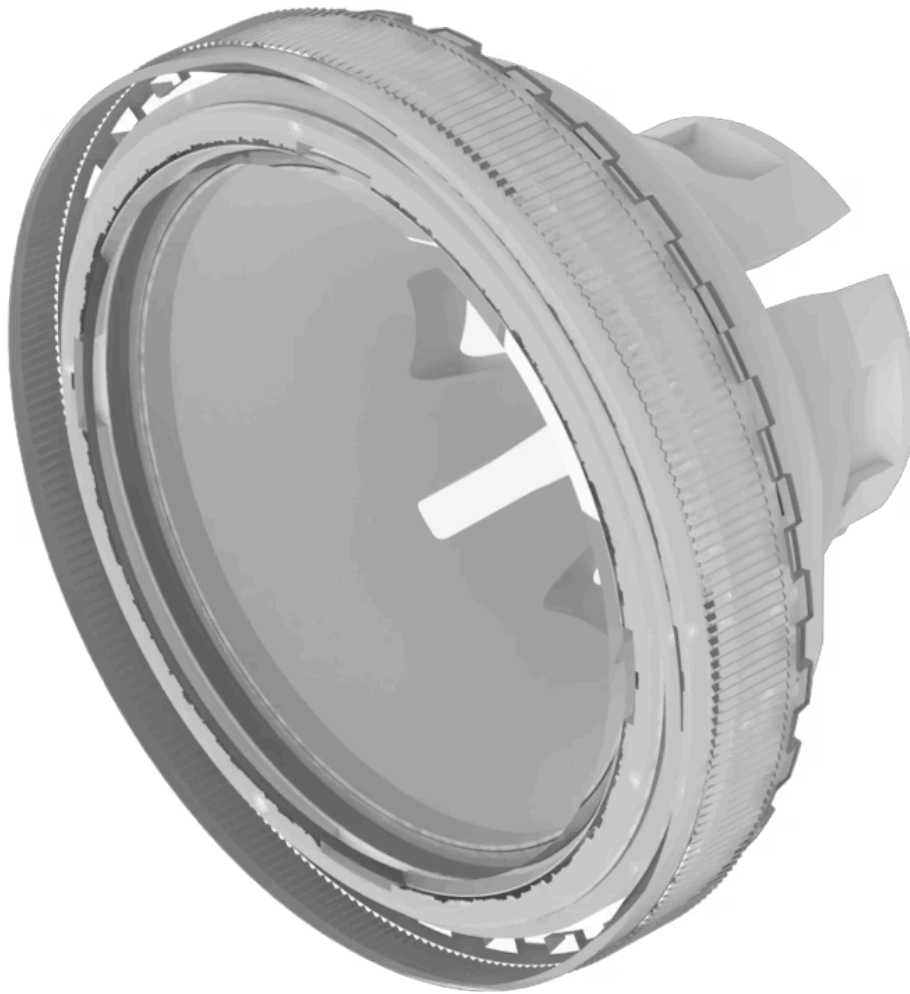

Lens

84-
7111.700

Distribution by
Mouser

<https://mouser.eao.com/component/84-7111.700/...>

Your product:

84-7111.700 Lens

Loading ...

FRONT

Front form: Round

OPERATING-/INDICATION PART

Lens colour: Colourless

Lens material: Plastic

Lens illumination: Illuminated

Lens shape: Flush

Lens optics: transparent

Lens type: Level with front bezel

Symbol: No Symbol

Shape of illumination: Front

MECHANICAL CHARACTERISTICS

Weight: 0.001 kg

CERTIFICATE

REACH: REACH compliant

RoHS: RoHS compliant

OTHER

Short Description: Lens, Ø 19.7 mm, Illuminated, No Symbol, Colourless, Flush, Plastic

Dimension: Ø 19.7 mm

Description component:

Material lens: Plastic as per UL94 V2