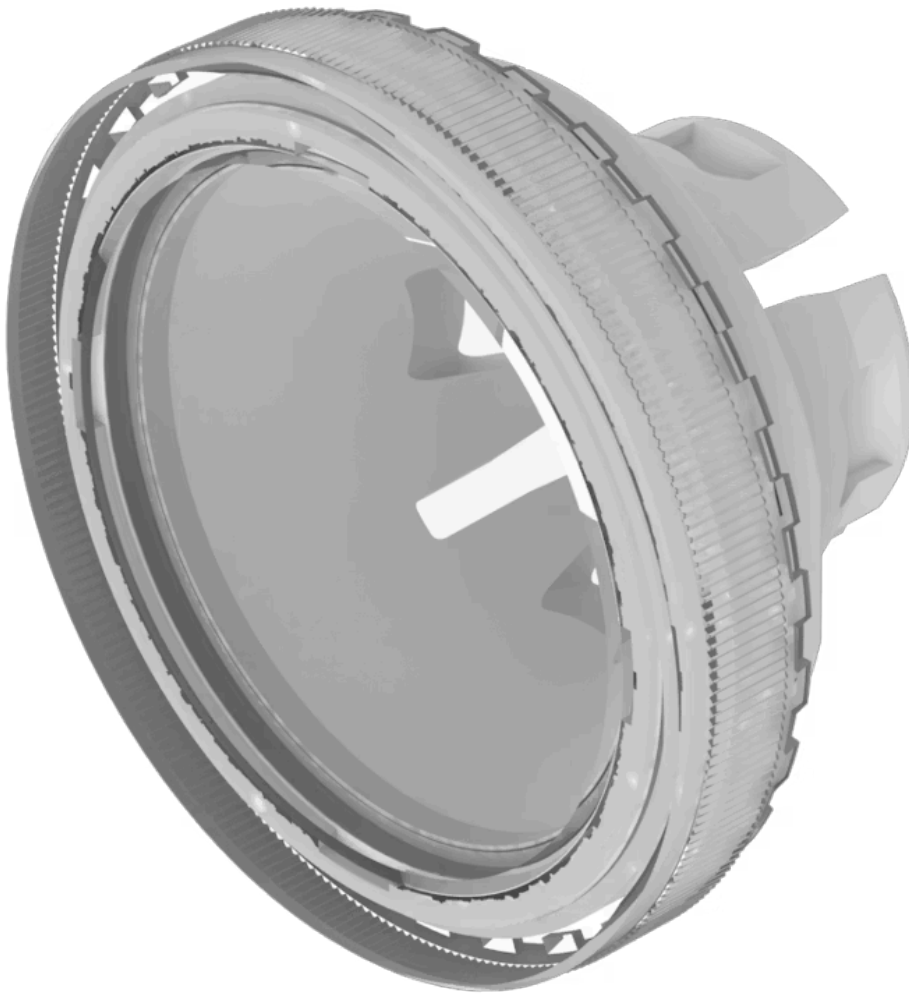

Lens

84-
7111.700

Distribution by
Mouser

<https://mouser.eao.com/component/84-7111.700/...>

Your product:

84-7111.700 Lens

Loading ..

FRONT

Front form: Round

OPERATING-/INDICATION PART

Lens colour: Colourless

Lens material: Plastic

Lens illumination: Illuminated

Lens shape: Flush

Lens optics: transparent

Lens type: Level with front bezel

Symbol: No Symbol

Shape of illumination: Front

MECHANICAL CHARACTERISTICS

Weight: 0.001 kg

CERTIFICATE

REACH: REACH compliant

RoHS: RoHS compliant

OTHER

Short Description: Lens, Ø 19.7 mm, Illuminated, No Symbol, Colourless, Flush, Plastic

Dimension: Ø 19.7 mm

Description component:

Material lens: Plastic as per UL94 V2