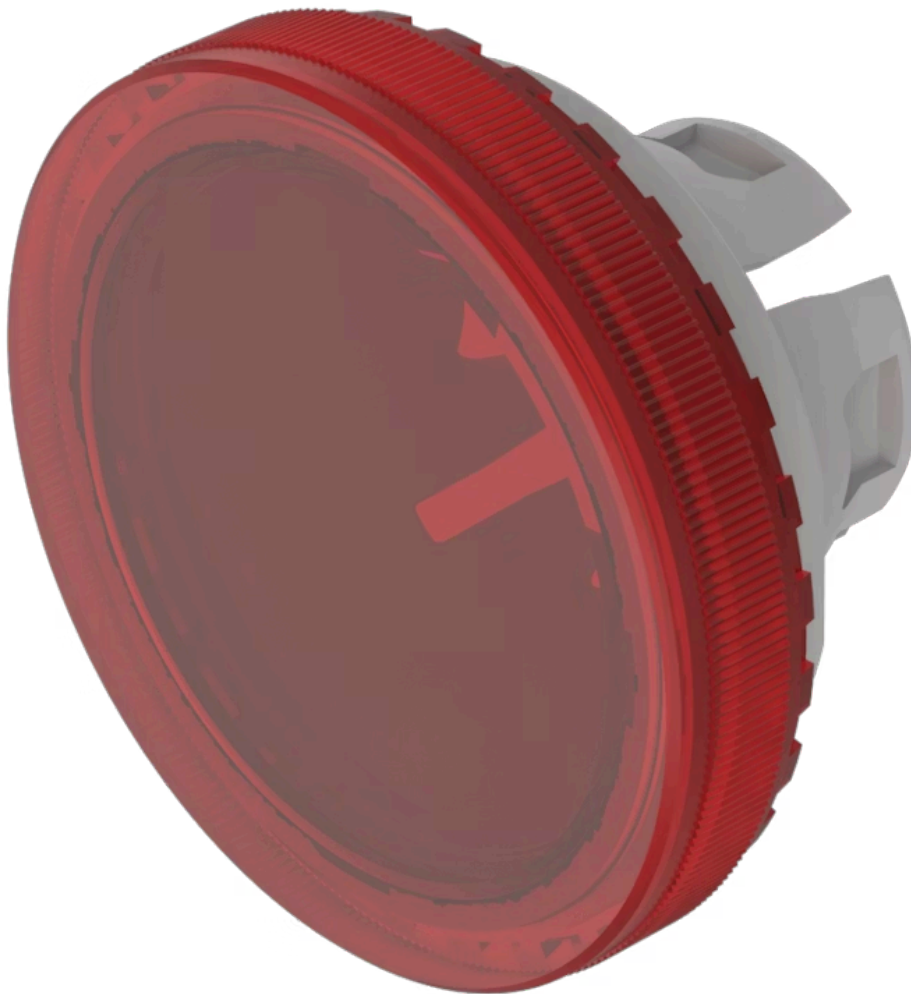

Lens

84-
7115.200

Distribution by
Mouser

Your product:

84-7115.200 Lens

Loading ...

FRONT

Front form: Round

OPERATING-/INDICATION PART

Lens colour: Red

Lens material: Plastic

Lens illumination: Illuminated

Lens shape: Flush

Lens optics: transparent

Lens type: Raised above front bezel

Symbol: No Symbol

Shape of illumination: Front

MECHANICAL CHARACTERISTICS

Weight: 0.002 kg

CERTIFICATE

REACH: REACH compliant

RoHS: RoHS compliant

OTHER

Short Description: Lens, Ø 19.7 mm, Illuminated, No Symbol, Red, Flush, Plastic

Dimension: Ø 19.7 mm

Description component:

Material lens: Plastic as per UL94 V2