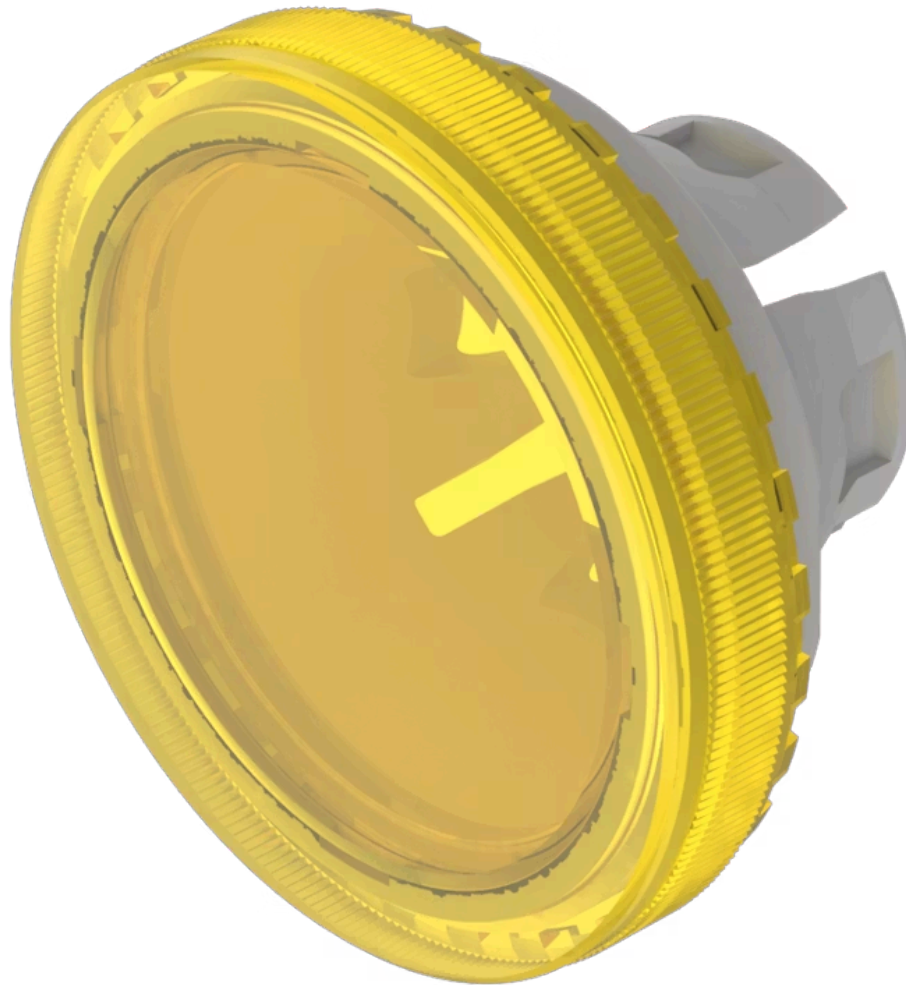

Lens

84-
7115.400

Distribution by
Mouser

<https://mouser.eao.com/component/84-7115.400/...>

Your product:

84-7115.400 Lens

Loading ...

FRONT

Front form: Round

OPERATING-/INDICATION PART

Lens colour: Yellow

Lens material: Plastic

Lens illumination: Illuminated

Lens shape: Flush

Lens optics: transparent

Lens type: Raised above front bezel

Symbol: No Symbol

Shape of illumination: Front

MECHANICAL CHARACTERISTICS

Weight: 0.002 kg

CERTIFICATE

REACH: REACH compliant

RoHS: RoHS compliant

OTHER

Short Description: Lens, Ø 19.7 mm, Illuminated, No Symbol, Yellow, Flush, Plastic

Dimension: Ø 19.7 mm

Description component:

Material lens: Plastic as per UL94 V2