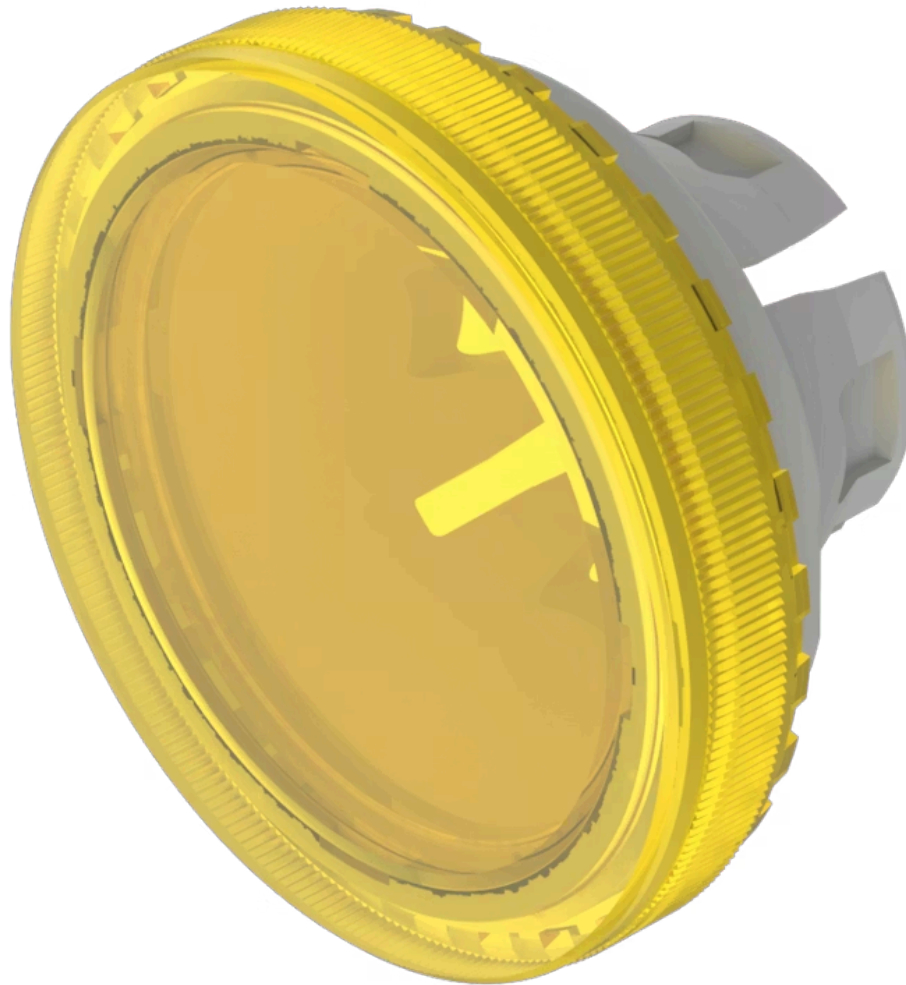

Lens

84-
7115.400

Distribution by
Mouser

Your product:

84-7115.400 Lens

Loading ...

FRONT

Front form: Round

OPERATING-/INDICATION PART

Lens colour: Yellow

Lens material: Plastic

Lens illumination: Illuminated

Lens shape: Flush

Lens optics: transparent

Lens type: Raised above front bezel

Symbol: No Symbol

Shape of illumination: Front

MECHANICAL CHARACTERISTICS

Weight: 0.002 kg

CERTIFICATE

REACH: REACH compliant

RoHS: RoHS compliant

OTHER

Short Description: Lens, Ø 19.7 mm, Illuminated, No Symbol, Yellow, Flush, Plastic

Dimension: Ø 19.7 mm

Description component:

Material lens: Plastic as per UL94 V2