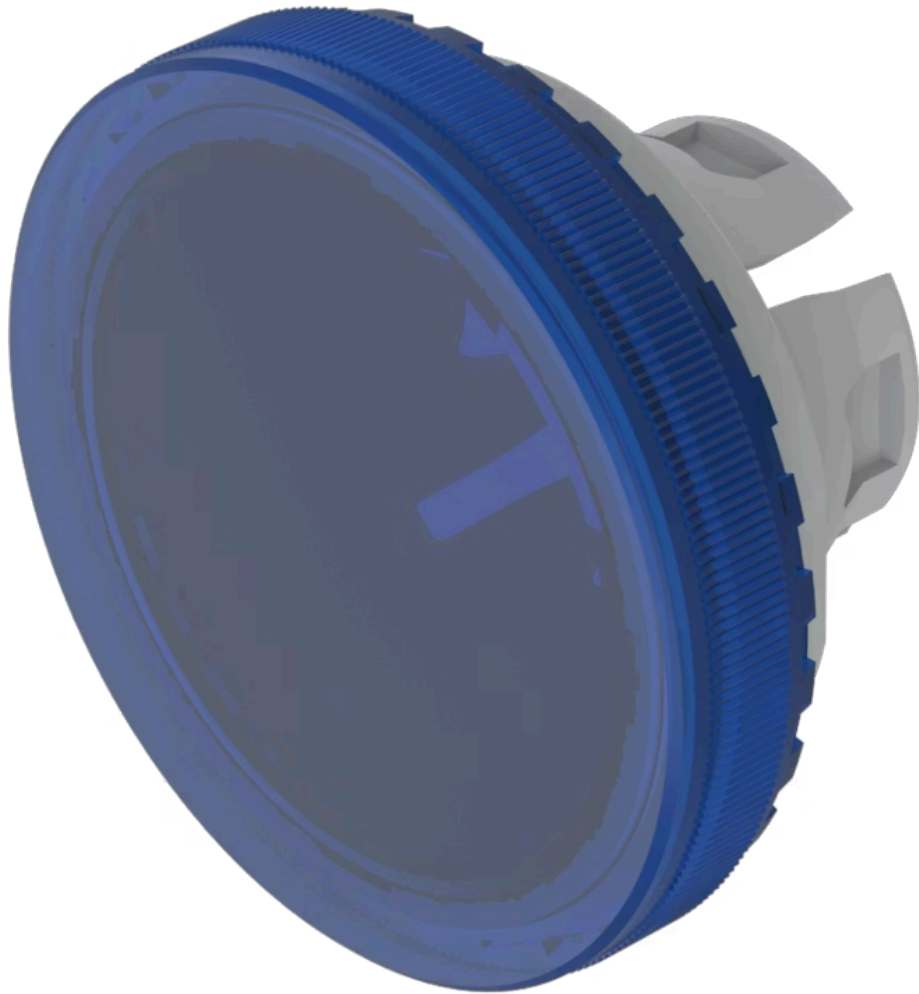

Lens

84-
7115.600

Distribution by
Mouser

<https://mouser.eao.com/component/84-7115.600/...>

Your product:

84-7115.600 Lens

Loading ...

FRONT

Front form: Round

OPERATING-/INDICATION PART

Lens colour: Blue

Lens material: Plastic

Lens illumination: Illuminated

Lens shape: Flush

Lens optics: transparent

Lens type: Raised above front bezel

Symbol: No Symbol

Shape of illumination: Front

MECHANICAL CHARACTERISTICS

Weight: 0.002 kg

CERTIFICATE

REACH: REACH compliant

RoHS: RoHS compliant

OTHER

Short Description: Lens, Ø 19.7 mm, Illuminated, No Symbol, Blue, Flush, Plastic

Dimension: Ø 19.7 mm

Description component:

Material lens: Plastic as per UL94 V2