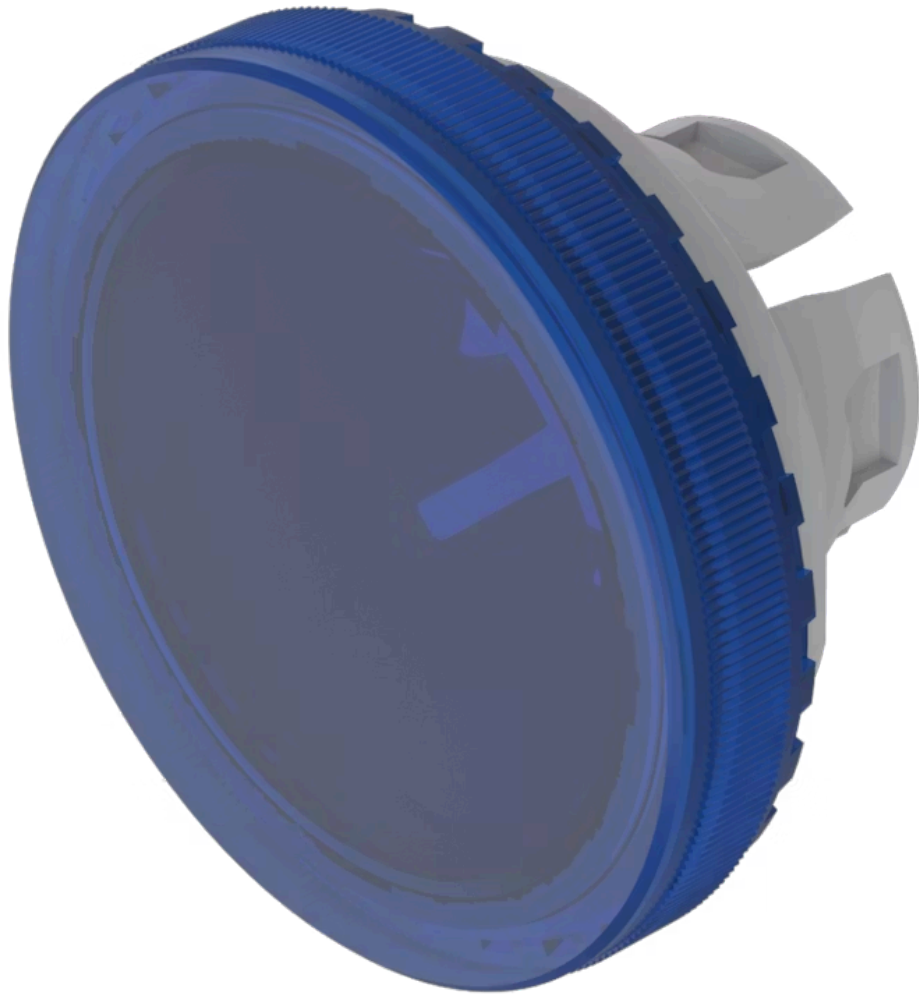

Lens

84-
7115.600

Distribution by
Mouser

Your product:

84-7115.600 Lens

Loading ...

FRONT

Front form: Round

OPERATING-/INDICATION PART

Lens colour: Blue

Lens material: Plastic

Lens illumination: Illuminated

Lens shape: Flush

Lens optics: transparent

Lens type: Raised above front bezel

Symbol: No Symbol

Shape of illumination: Front

MECHANICAL CHARACTERISTICS

Weight: 0.002 kg

CERTIFICATE

REACH: REACH compliant

RoHS: RoHS compliant

OTHER

Short Description: Lens, Ø 19.7 mm, Illuminated, No Symbol, Blue, Flush, Plastic

Dimension: Ø 19.7 mm

Description component:

Material lens: Plastic as per UL94 V2