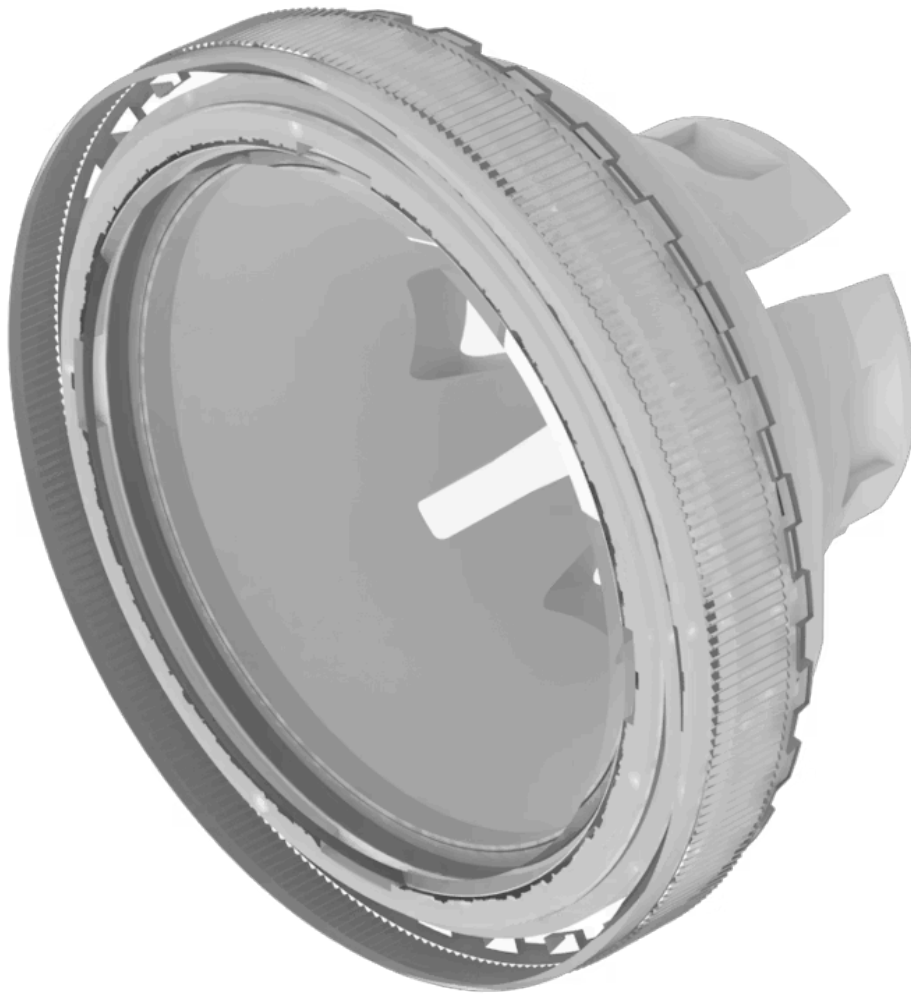

Lens

84-
7115.700

Distribution by
Mouser

<https://mouser.eao.com/component/84-7115.700/...>

Your product:

84-7115.700 Lens

Loading ...

FRONT

Front form: Round

OPERATING-/INDICATION PART

Lens colour: Colourless

Lens material: Plastic

Lens illumination: Illuminated

Lens shape: Flush

Lens optics: transparent

Lens type: Raised above front bezel

Symbol: No Symbol

Shape of illumination: Front

MECHANICAL CHARACTERISTICS

Weight: 0.002 kg

CERTIFICATE

REACH: REACH compliant

RoHS: RoHS compliant

OTHER

Short Description: Lens, Ø 19.7 mm, Illuminated, No Symbol, Colourless, Flush, Plastic

Dimension: Ø 19.7 mm

Description component:

Material lens: Plastic as per UL94 V2