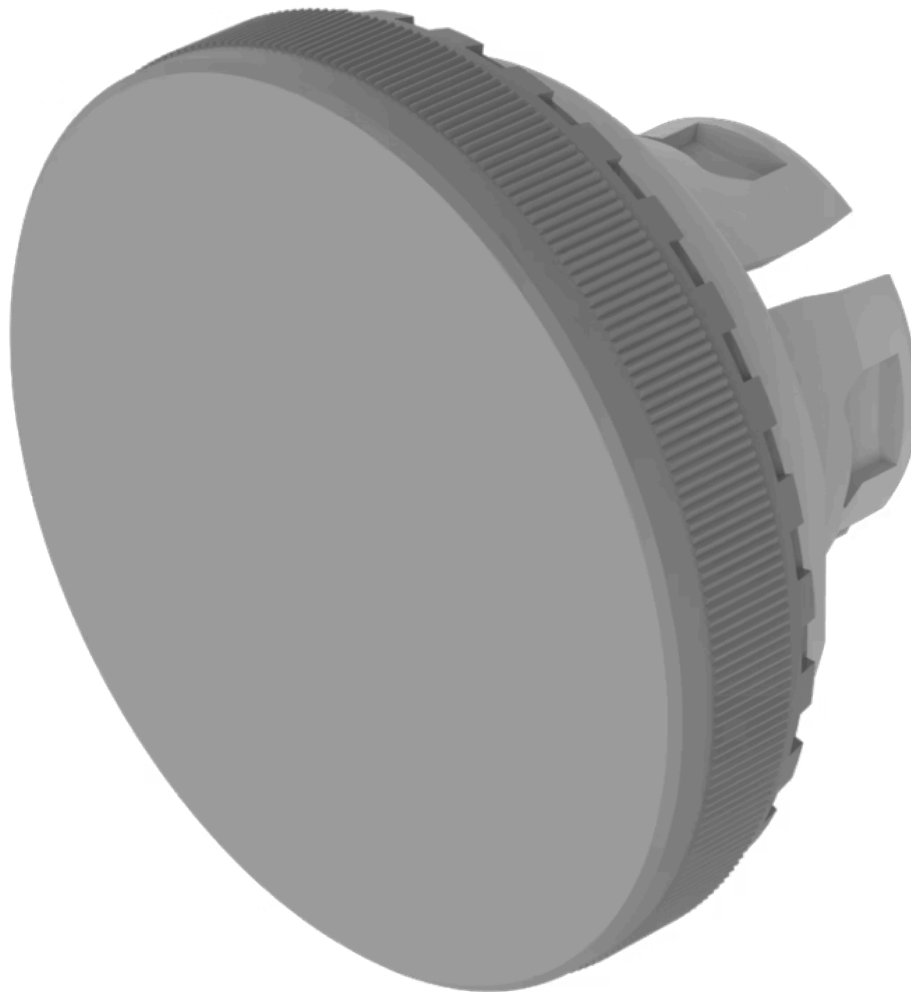

Lens

84-
7121.800

Distribution by
Mouser

Your product:

84-7121.800 Lens

Loading ...

FRONT

Front form: Round

OPERATING-/INDICATION PART

Lens colour: Grey

Lens material: Plastic

Lens illumination: Non illuminated

Lens shape: Flush

Lens optics: opaque

Lens type: Level with front bezel

Symbol: No Symbol

MECHANICAL CHARACTERISTICS

Weight: 0.001 kg

CERTIFICATE

REACH: REACH compliant

RoHS: RoHS compliant

OTHER

Short Description: Lens, Ø 19.7 mm, Non illuminated, No Symbol, Grey, Flush, Plastic

Dimension: Ø 19.7 mm

Description component: Material lens: Plastic as per UL94 V2