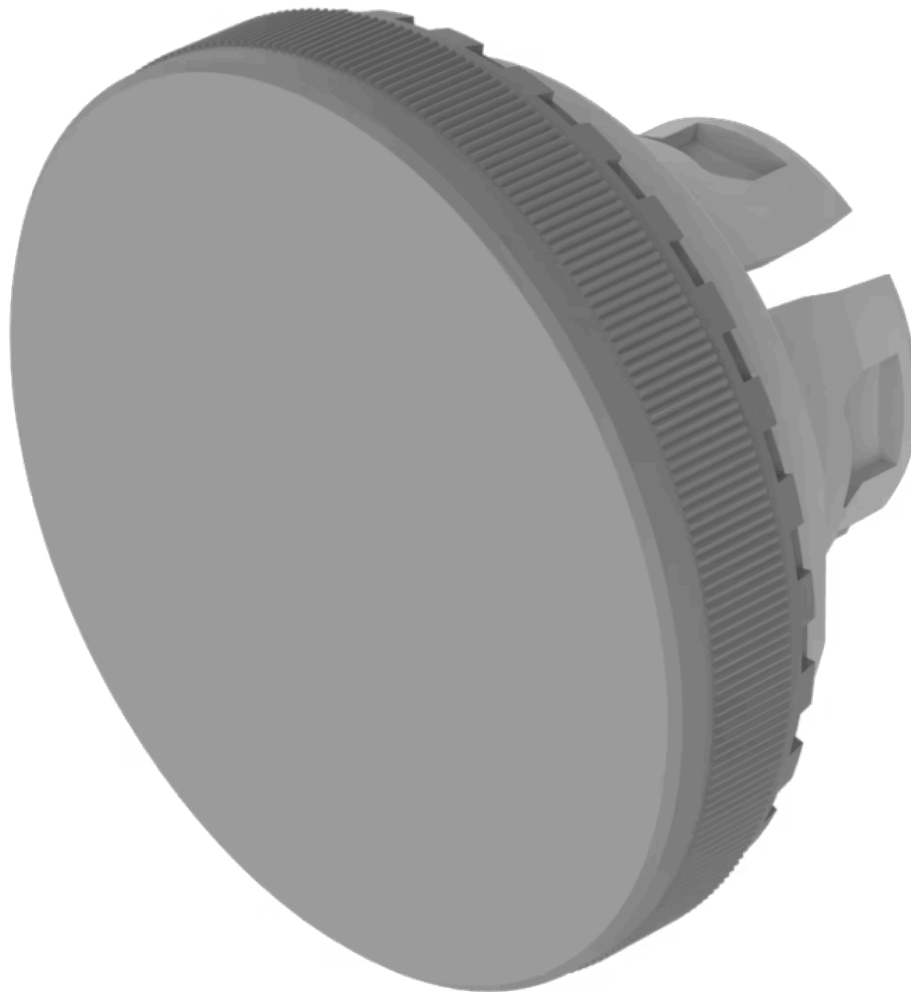

# Lens

84-  
7125.800

Distribution by  
Mouser

Your product:

---

### FRONT

**Front form:** Round

### OPERATING-/INDICATION PART

**Lens colour:** Grey

**Lens material:** Plastic

**Lens illumination:** Non illuminated

**Lens shape:** Flush

**Lens optics:** opaque

**Lens type:** Raised above front bezel

**Symbol:** No Symbol

### OTHER

**Short Description:** Lens, Ø 19.7 mm, Non illuminated, No Symbol, Grey, Flush, Plastic

**Dimension:** Ø 19.7 mm

**Description component:** Material lens: Plastic as per UL94 V2