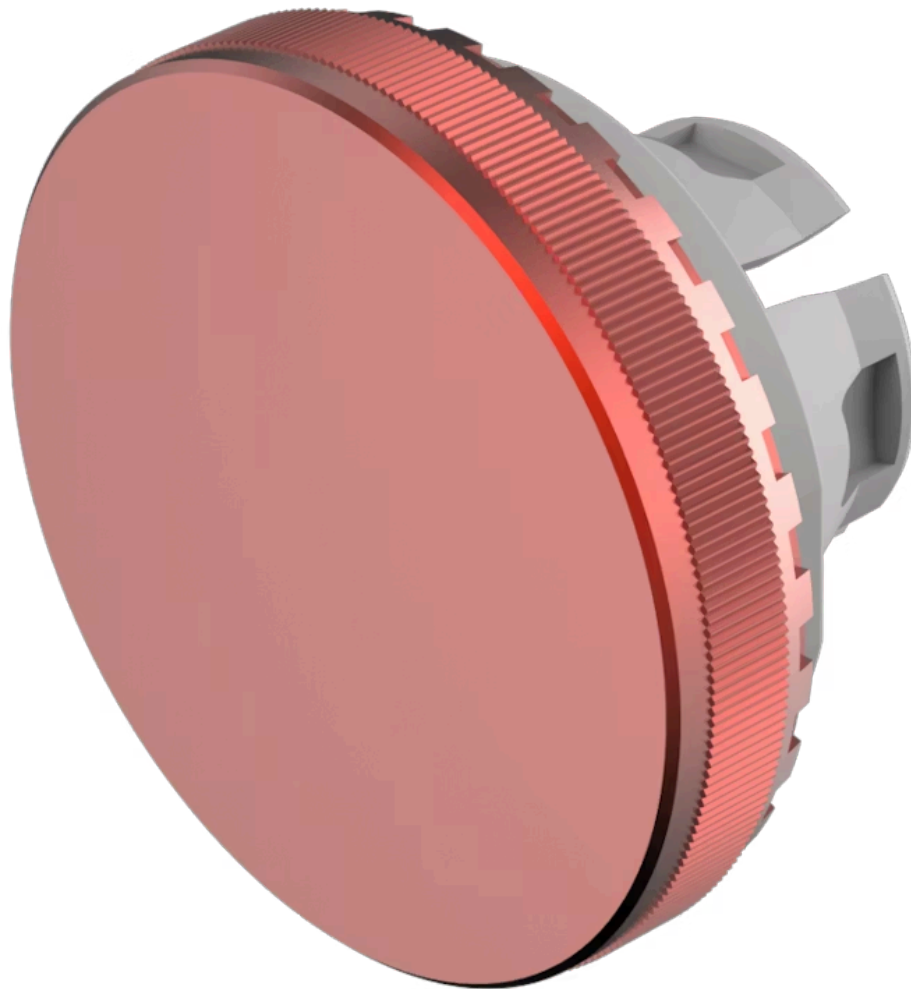

# Lens

84-  
7201.200

Distribution by  
Mouser

Your product:

---

## 84-7201.200 Lens

*Loading ...*

### OPERATING-/INDICATION PART

**Lens colour:** Red

**Lens material:** Aluminium

**Lens illumination:** Non illuminated

**Lens shape:** Flush

**Lens optics:** opaque

**Lens type:** Level with front bezel

**Symbol:** No Symbol

### OTHER

**Short Description:**

Lens, Ø 19.7 mm, Non illuminated, No Symbol, Red, Flush, Aluminium

**Dimension:**

Ø 19.7 mm

**Hints:**

The colour of anodised aluminium parts can vary due to technical production reasons