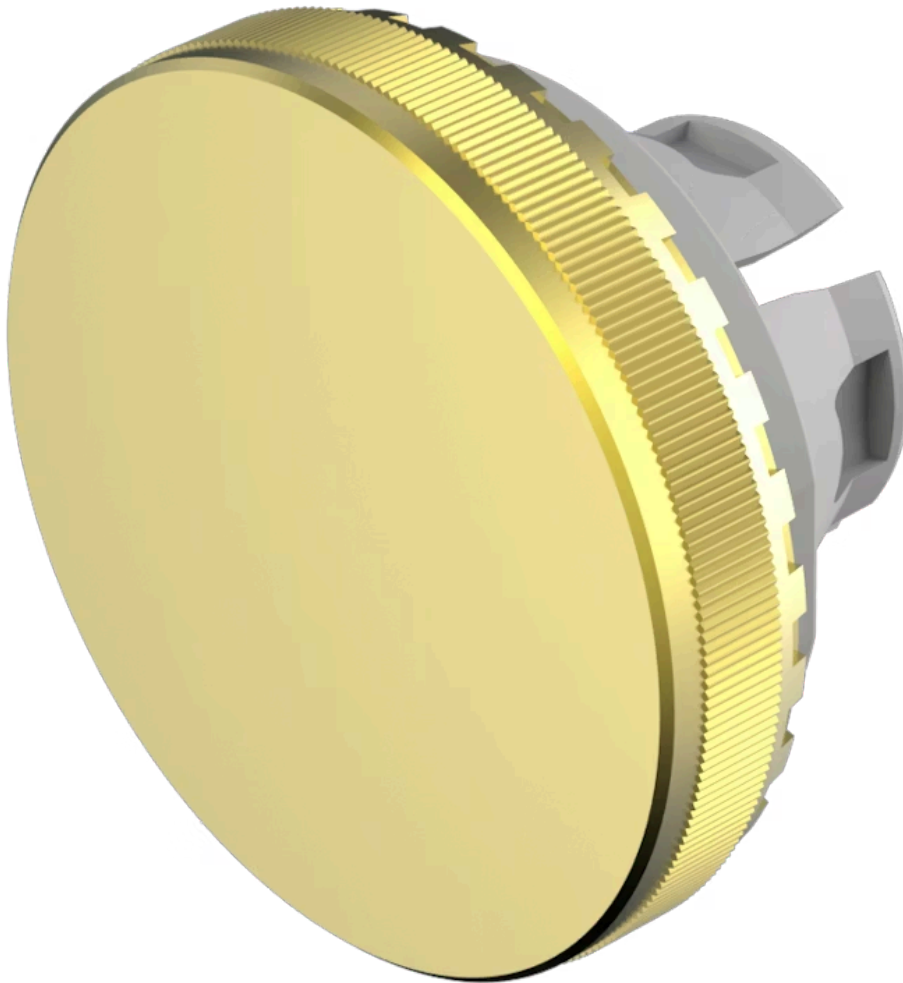

Lens

84-
7201.400

Distribution by
Mouser

<https://mouser.eao.com/component/84-7201.400/...>

Your product:

84-7201.400 Lens

Loading ...

FRONT

Front form: Round

OPERATING-/INDICATION PART

Lens colour: Gold

Lens material: Aluminium

Lens illumination: Non illuminated

Lens shape: Flush

Lens optics: opaque

Lens type: Level with front bezel

Symbol: No Symbol

MECHANICAL CHARACTERISTICS

Weight: 0.002 kg

CERTIFICATE

REACH: REACH compliant

RoHS: RoHS compliant

OTHER

Short Description: Lens, Ø 19.7 mm, Non illuminated, No Symbol, Gold, Flush, Aluminium

Dimension: Ø 19.7 mm

Hints: The colour of anodised aluminium parts can vary due to technical production reasons