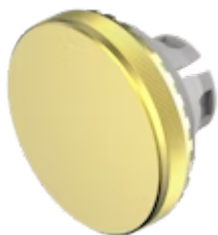

Lens

84-
7201.400

Distribution by
Mouser

<https://mouser.eao.com/component/84-7201.400/...>

Your product:

84-7201.400 Lens

Loading ...

FRONT

Front form: Round

OPERATING-/INDICATION PART

Lens colour: Gold

Lens material: Aluminium

Lens illumination: Non illuminated

Lens shape: Flush

Lens optics: opaque

Lens type: Level with front bezel

Symbol: No Symbol

MECHANICAL CHARACTERISTICS

Weight: 0.002 kg

CERTIFICATE

REACH: REACH compliant

RoHS: RoHS compliant

OTHER

Short Description: Lens, Ø 19.7 mm, Non illuminated, No Symbol, Gold, Flush, Aluminium

Dimension: Ø 19.7 mm

Hints: The colour of anodised aluminium parts can vary due to technical production reasons