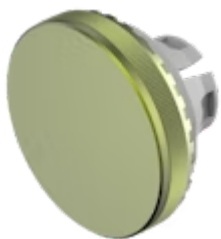

Lens

84-
7201.500

Distribution by
Mouser

Your product:

84-7201.500 Lens

Loading ...

FRONT

Front form: Round

OPERATING-/INDICATION PART

Lens colour: Olive green

Lens material: Aluminium

Lens illumination: Non illuminated

Lens shape: Flush

Lens optics: opaque

Lens type: Level with front bezel

Symbol: No Symbol

MECHANICAL CHARACTERISTICS

Weight: 0.002 kg

CERTIFICATE

REACH: REACH compliant

RoHS: RoHS compliant

OTHER

Short Description: Lens, Ø 19.7 mm, Non illuminated, No Symbol, Olive green, Flush, Aluminium

Dimension: Ø 19.7 mm

Hints: The colour of anodised aluminium parts can vary due to technical production reasons