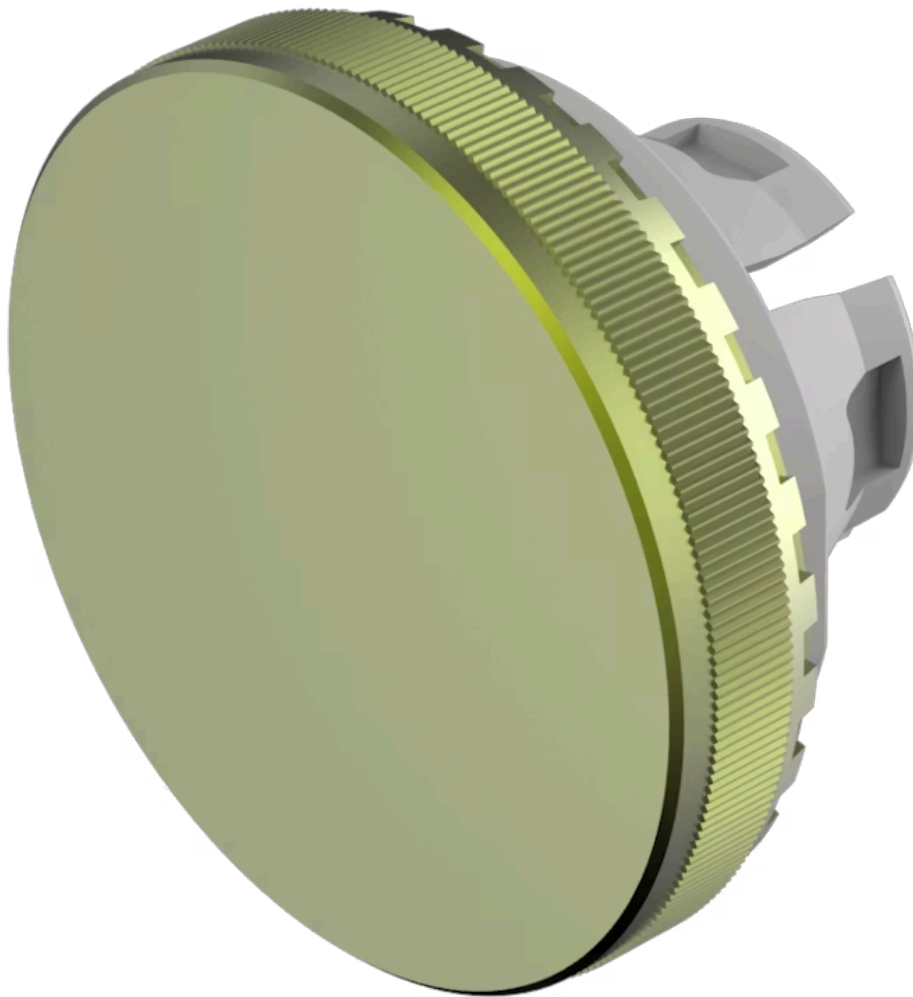

Lens

84-
7201.500

Distribution by
Mouser

Your product:

84-7201.500 Lens

Loading ...

FRONT

Front form: Round

OPERATING-/INDICATION PART

Lens colour: Olive green

Lens material: Aluminium

Lens illumination: Non illuminated

Lens shape: Flush

Lens optics: opaque

Lens type: Level with front bezel

Symbol: No Symbol

MECHANICAL CHARACTERISTICS

Weight: 0.002 kg

CERTIFICATE

REACH: REACH compliant

RoHS: RoHS compliant

OTHER

Short Description: Lens, Ø 19.7 mm, Non illuminated, No Symbol, Olive green, Flush, Aluminium

Dimension: Ø 19.7 mm

Hints: The colour of anodised aluminium parts can vary due to technical production reasons