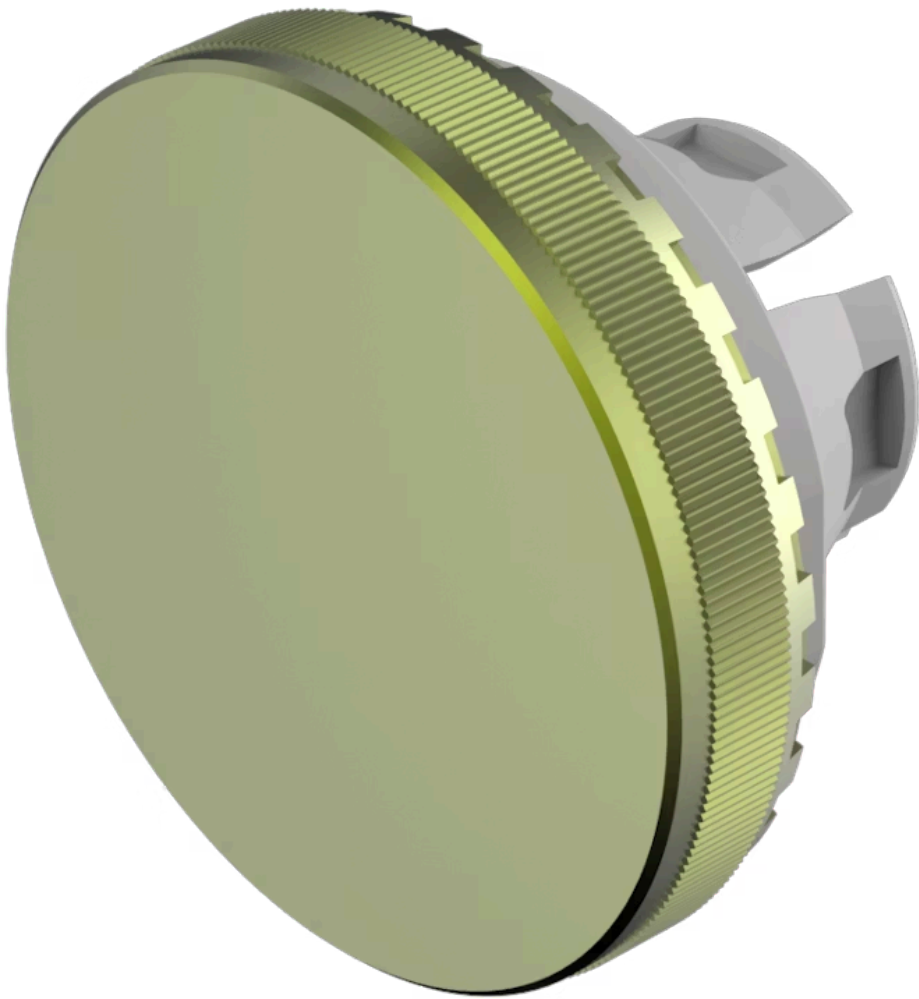

# Lens

84-  
7201.500

Distribution by  
Mouser

<https://mouser.eao.com/component/84-7201.500/...>

Your product:

---

## 84-7201.500 Lens

### OPERATING-/INDICATION PART

**Lens colour:** Olive green

**Lens material:** Aluminium

**Lens illumination:** Non illuminated

**Lens shape:** Flush

**Lens optics:** opaque

**Lens type:** Level with front bezel

### OTHER

**Short Description:** Lens, Ø 19.7 mm, Non illuminated, No Symbol, Olive green, Flush, Aluminium

**Dimension:** Ø 19.7 mm

**Hints:** The colour of anodised aluminium parts can vary due to technical production reasons