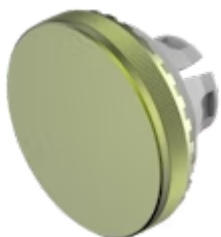

# Lens

84-  
7201.500

Distribution by  
Mouser

<https://mouser.eao.com/component/84-7201.500/...>

Your product:

---

## 84-7201.500 Lens

### OPERATING-/INDICATION PART

**Lens colour:** Olive green

**Lens material:** Aluminium

**Lens illumination:** Non illuminated

**Lens shape:** Flush

**Lens optics:** opaque

**Lens type:** Level with front bezel

### OTHER

**Short Description:** Lens, Ø 19.7 mm, Non illuminated, No Symbol, Olive green, Flush, Aluminium

**Dimension:** Ø 19.7 mm

**Hints:** The colour of anodised aluminium parts can vary due to technical production reasons