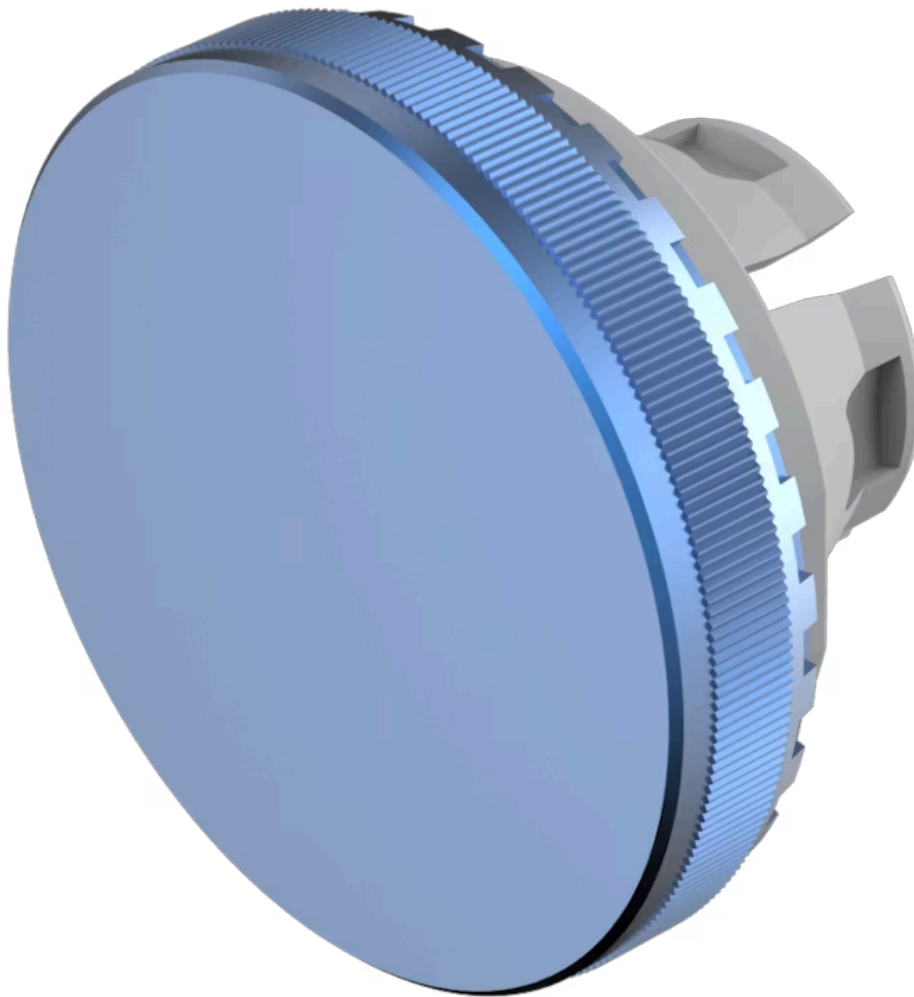

Lens

84-
7201.600

Distribution by
Mouser

<https://mouser.eao.com/component/84-7201.600/...>

Your product:

84-7201.600 Lens

Loading ...

FRONT

Front form: Round

OPERATING-/INDICATION PART

Lens colour: Blue

Lens material: Aluminium

Lens illumination: Non illuminated

Lens shape: Flush

Lens optics: opaque

Lens type: Level with front bezel

Symbol: No Symbol

MECHANICAL CHARACTERISTICS

Weight: 0.002 kg

CERTIFICATE

REACH: REACH compliant

RoHS: RoHS compliant

OTHER

Short Description:

Lens, Ø 19.7 mm, Non illuminated, No Symbol, Blue, Flush, Aluminium

Dimension:

Ø 19.7 mm

Hints:

The colour of anodised aluminium parts can vary due to technical production reasons