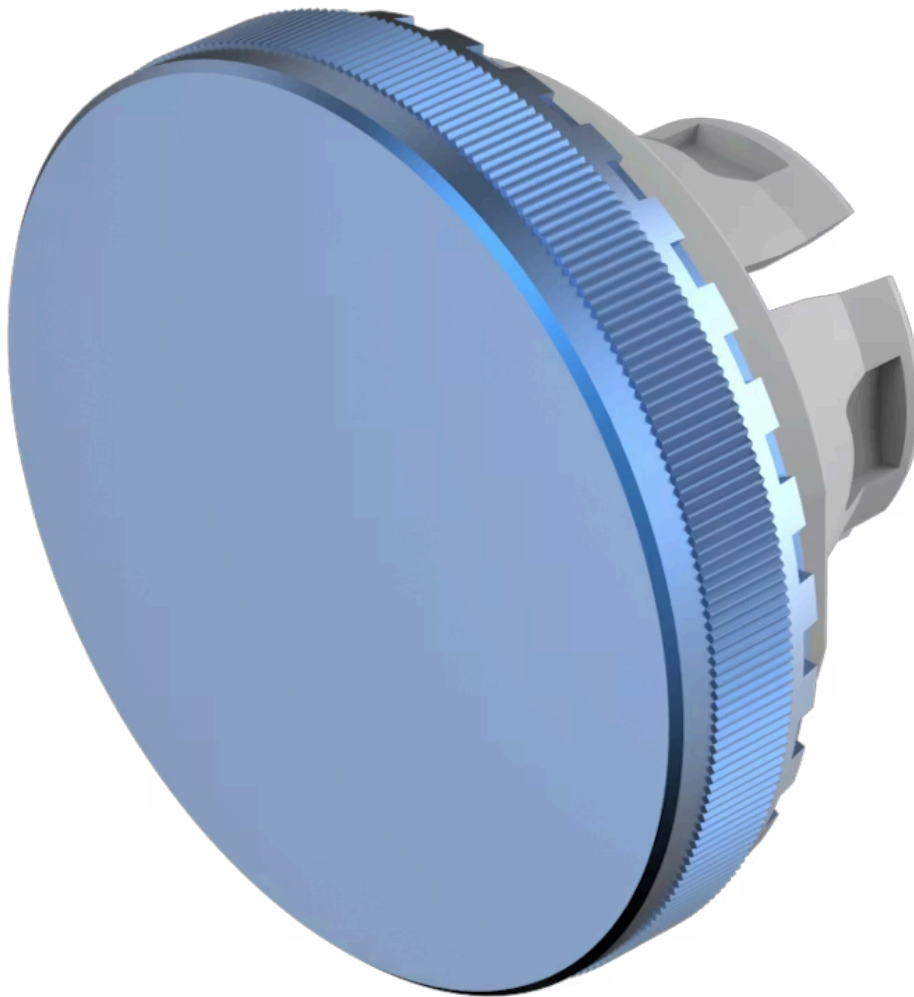

Lens

84-
7201.600

Distribution by
Mouser

<https://mouser.eao.com/component/84-7201.600/...>

Your product:

84-7201.600 Lens

Loading ...

FRONT

Front form: Round

OPERATING-/INDICATION PART

Lens colour: Blue

Lens material: Aluminium

Lens illumination: Non illuminated

Lens shape: Flush

Lens optics: opaque

Lens type: Level with front bezel

Symbol: No Symbol

MECHANICAL CHARACTERISTICS

Weight: 0.002 kg

CERTIFICATE

REACH: REACH compliant

RoHS: RoHS compliant

OTHER

Short Description:

Lens, Ø 19.7 mm, Non illuminated, No Symbol, Blue, Flush, Aluminium

Dimension:

Ø 19.7 mm

Hints:

The colour of anodised aluminium parts can vary due to technical production reasons