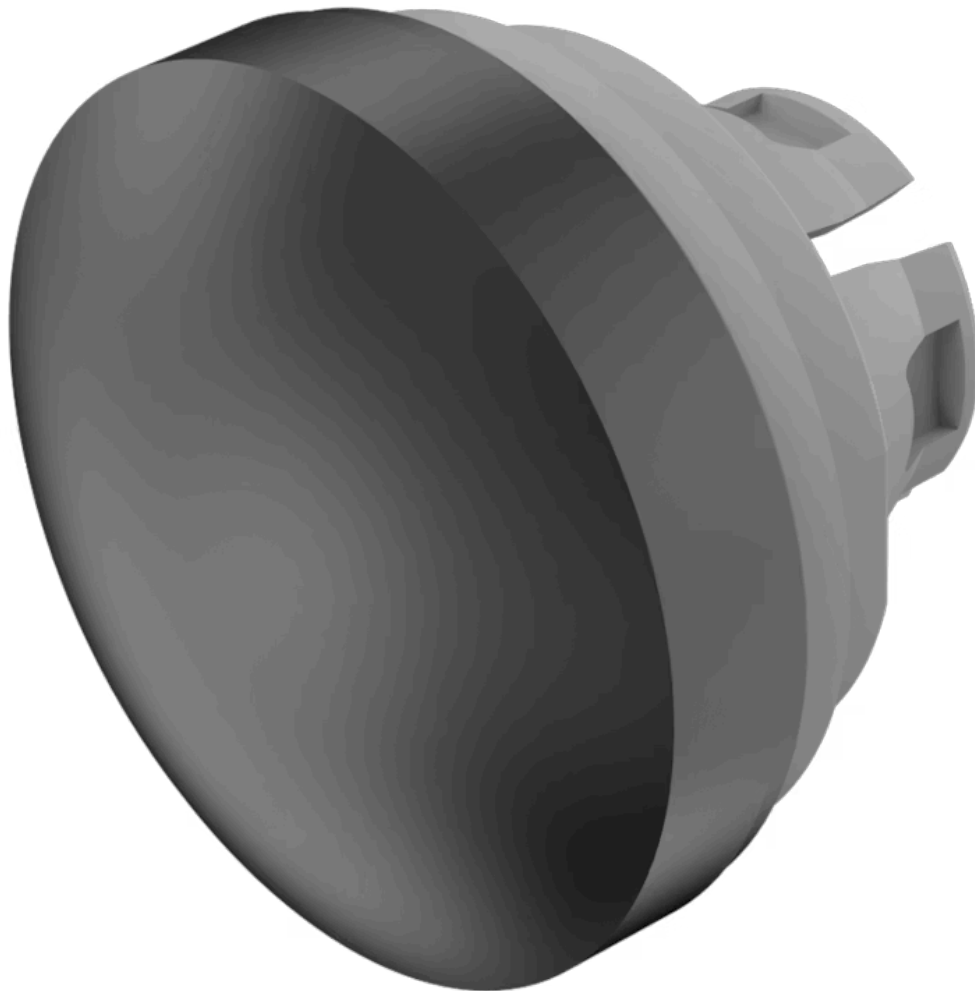

Lens

84-
7202.000

Distribution by
Mouser

<https://mouser.eao.com/component/84-7202.000/...>

Your product:

84-7202.000 Lens

Loading ...

FRONT

Front form: Round

OPERATING-/INDICATION PART

Lens colour: Black

Lens material: Aluminium

Lens illumination: Non illuminated

Lens shape: Convex

Lens optics: opaque

Lens type: Level with front bezel

Symbol: No Symbol

MECHANICAL CHARACTERISTICS

Weight: 0.003 kg

CERTIFICATE

REACH: REACH compliant

RoHS: RoHS compliant

OTHER

Short Description:

Lens, Ø 19.7 mm, Non illuminated, No Symbol, Black, Convex, Aluminium

Dimension:

Ø 19.7 mm

Hints:

The colour of anodised aluminium parts can vary due to technical production reasons