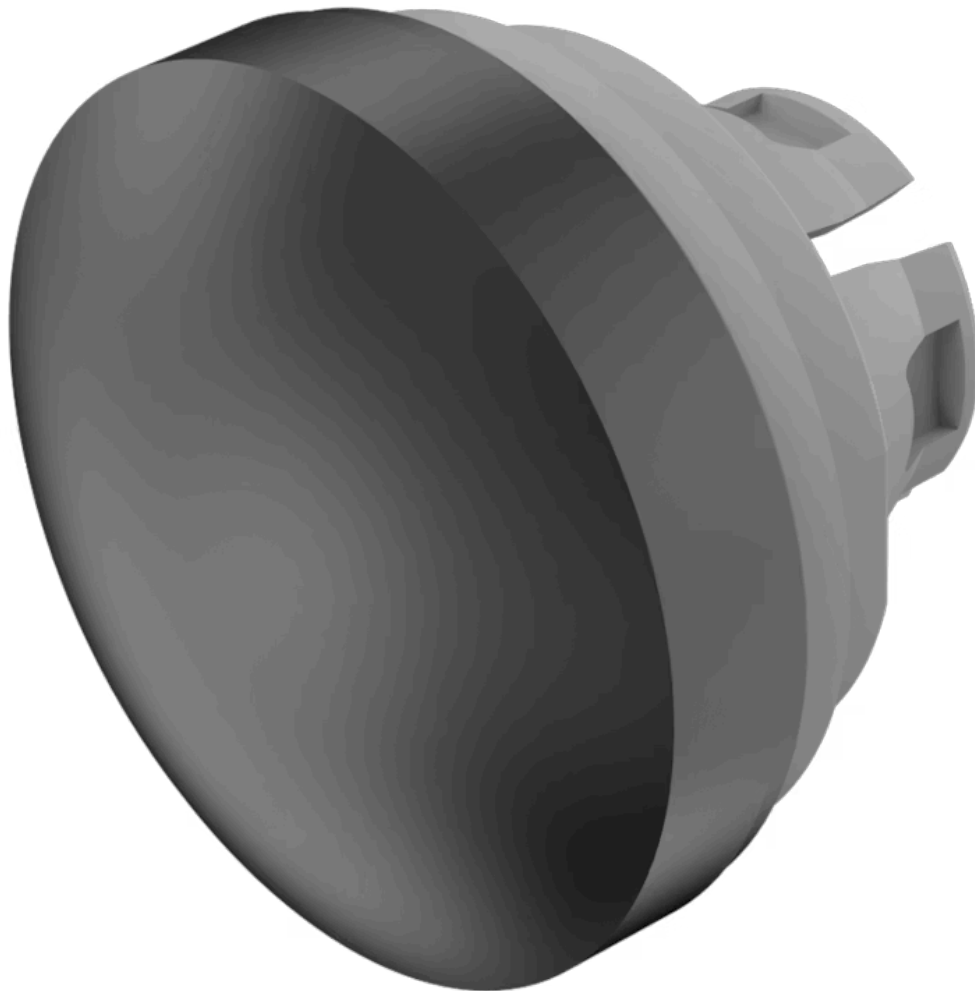

Lens

84-
7202.000A

Distribution by
Mouser

<https://mouser.eao.com/component/84-7202.000A...>

Your product:

84-7202.000A Lens

Loading ...

FRONT

Front form: Round

OPERATING-/INDICATION PART

Lens colour: Black

Lens material: Aluminium

Lens illumination: Non illuminated

Lens shape: Convex

Lens optics: opaque

Lens type: Raised above front bezel

Symbol: No Symbol

MECHANICAL CHARACTERISTICS

Weight: 0.004 kg

CERTIFICATE

REACH: REACH compliant

RoHS: RoHS compliant

OTHER

Short Description: Lens, Ø 19.7 mm, Non illuminated, No Symbol, Black, Convex, Aluminium

Dimension: Ø 19.7 mm

Hints: The colour of anodised aluminium parts can vary due to technical production reasons