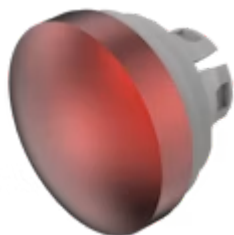

Lens

84-
7202.200

Distribution by
Mouser

<https://mouser.eao.com/component/84-7202.200/...>

Your product:

84-7202.200 Lens

Loading ...

FRONT

Front form: Round

OPERATING-/INDICATION PART

Lens colour: Red

Lens material: Aluminium

Lens illumination: Non illuminated

Lens shape: Convex

Lens optics: opaque

Lens type: Level with front bezel

Lens, Ø 19.7 mm, Non illuminated, No Symbol, Red, Convex, Aluminium

Dimension:

Ø 19.7 mm

Hints:

The colour of anodised aluminium parts can vary due to technical production reasons