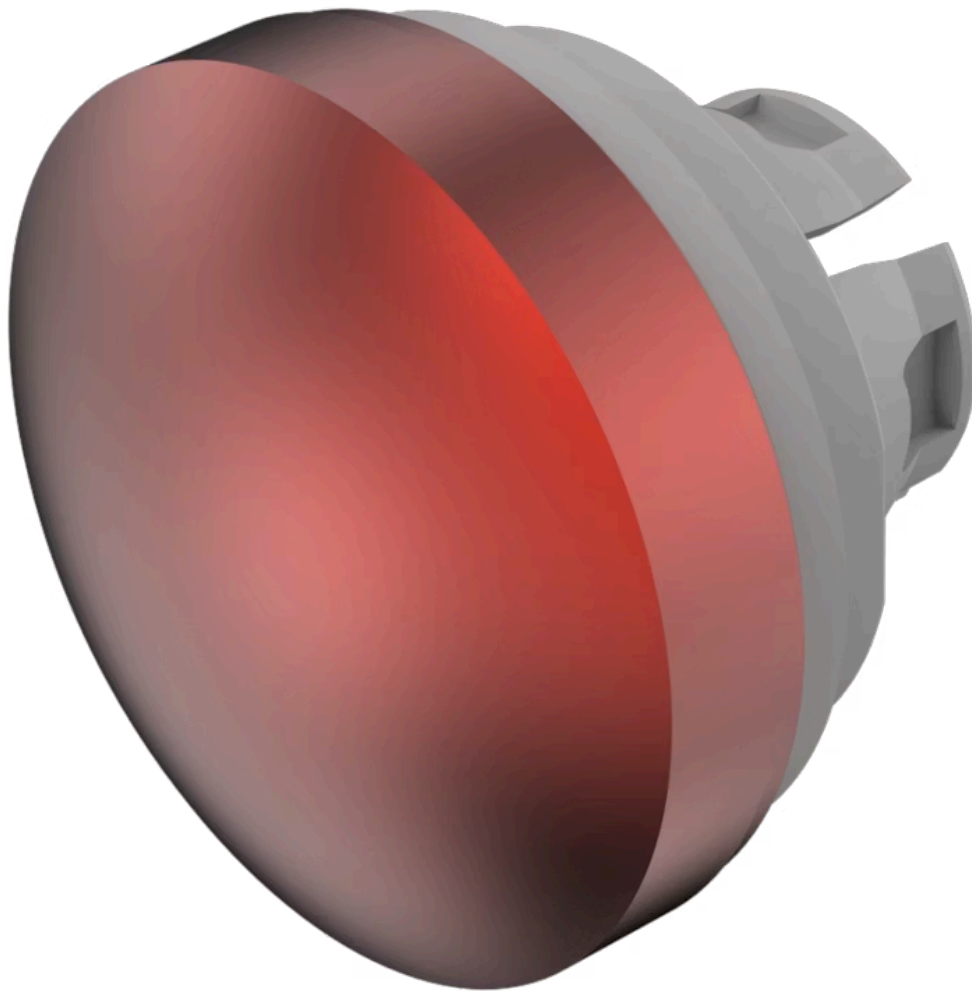

Lens

84-
7202.200

Distribution by
Mouser

<https://mouser.eao.com/component/84-7202.200/...>

Your product:

84-7202.200 Lens

Loading ...

FRONT

Front form: Round

OPERATING-/INDICATION PART

Lens colour: Red

Lens material: Aluminium

Lens illumination: Non illuminated

Lens shape: Convex

Lens optics: opaque

Lens type: Level with front bezel

Symbol: No Symbol

MECHANICAL CHARACTERISTICS

Weight: 0.003 kg

CERTIFICATE

REACH: REACH compliant

RoHS: RoHS compliant

OTHER

Short Description:

Lens, Ø 19.7 mm, Non illuminated, No Symbol, Red, Convex, Aluminium

Dimension:

Ø 19.7 mm

Hints:

The colour of anodised aluminium parts can vary due to technical production reasons