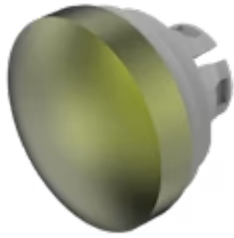

Lens

84-
7202.500

Distribution by
Mouser

<https://mouser.eao.com/component/84-7202.500/...>

Your product:

84-7202.500

Lens

Loading ...

FRONT

Front form: Round

OPERATING-/INDICATION PART

Lens colour: Olive green

Lens material: Aluminium

Lens illumination: Non illuminated

Lens shape: Convex

Lens optics: opaque

Lens type: Level with front bezel

Symbol: No Symbol

MECHANICAL CHARACTERISTICS

Weight: 0.003 kg

CERTIFICATE

REACH: REACH compliant

RoHS: RoHS compliant

OTHER

Short Description:

Lens, Ø 19.7 mm, Non illuminated, No Symbol, Olive green, Convex, Aluminium

Dimension:

Ø 19.7 mm

Hints:

The colour of anodised aluminium parts can vary due to technical production reasons