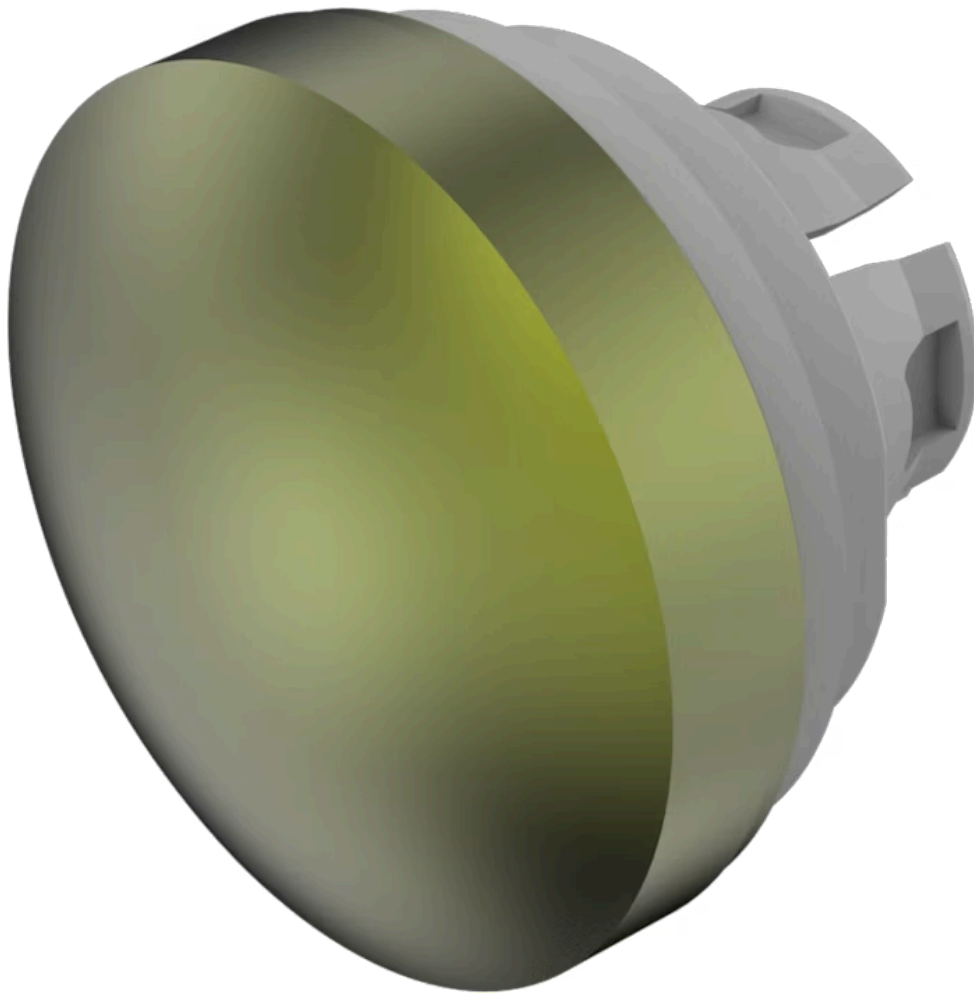

Lens

84-
7202.500

Distribution by
Mouser

<https://mouser.eao.com/component/84-7202.500/...>

Your product:

84-7202.500

Lens

Loading ...

FRONT

Front form: Round

OPERATING-/INDICATION PART

Lens colour: Olive green

Lens material: Aluminium

Lens illumination: Non illuminated

Lens shape: Convex

Lens optics: opaque

Lens type: Level with front bezel

Symbol: No Symbol

MECHANICAL CHARACTERISTICS

Weight: 0.003 kg

CERTIFICATE

REACH: REACH compliant

RoHS: RoHS compliant

OTHER

Short Description:

Lens, Ø 19.7 mm, Non illuminated, No Symbol, Olive green, Convex, Aluminium

Dimension:

Ø 19.7 mm

Hints:

The colour of anodised aluminium parts can vary due to technical production reasons