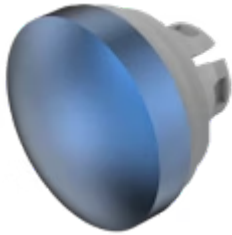

Lens

84-
7202.600A

Distribution by
Mouser

<https://mouser.eao.com/component/84-7202.600A...>

Your product:

84-7202.600A Lens

Loading ...

FRONT

Front form: Round

OPERATING-/INDICATION PART

Lens colour: Blue

Lens material: Aluminium

Lens illumination: Non illuminated

Lens shape: Convex

Lens optics: opaque

Lens type: Raised above front bezel

Symbol: No Symbol

MECHANICAL CHARACTERISTICS

Weight: 0.004 kg

CERTIFICATE

REACH: REACH compliant

RoHS: RoHS compliant

OTHER

Short Description: Lens, Ø 19.7 mm, Non illuminated, No Symbol, Blue, Convex, Aluminium

Dimension: Ø 19.7 mm

Hints: The colour of anodised aluminium parts can vary due to technical production reasons