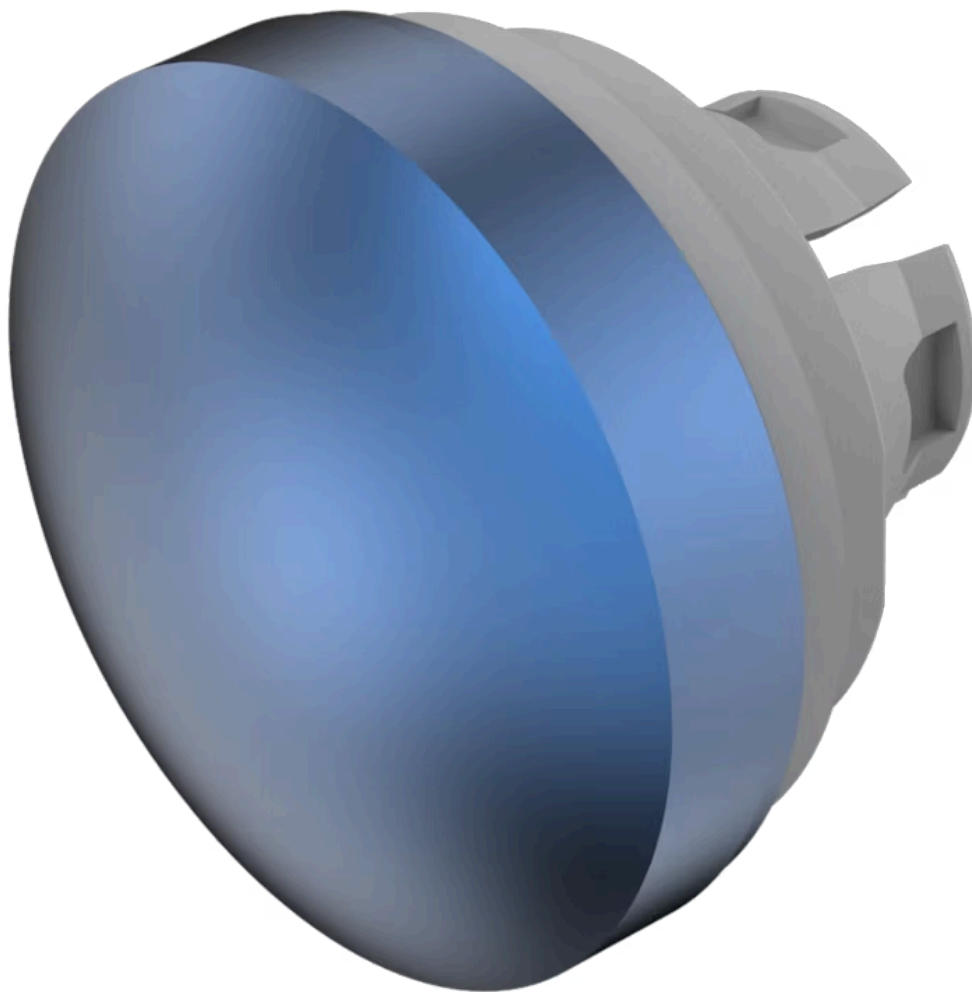

Lens

84-
7202.600A

Distribution by
Mouser

<https://mouser.eao.com/component/84-7202.600A...>

Your product:

84-7202.600A Lens

Loading ...

FRONT

Front form: Round

OPERATING-/INDICATION PART

Lens colour: Blue

Lens material: Aluminium

Lens illumination: Non illuminated

Lens shape: Convex

Lens optics: opaque

Lens type: Raised above front bezel

Symbol: No Symbol

MECHANICAL CHARACTERISTICS

Weight: 0.004 kg

CERTIFICATE

REACH: REACH compliant

RoHS: RoHS compliant

OTHER

Short Description:

Lens, Ø 19.7 mm, Non illuminated, No Symbol, Blue, Convex, Aluminium

Dimension:

Ø 19.7 mm

Hints:

The colour of anodised aluminium parts can vary due to technical production reasons