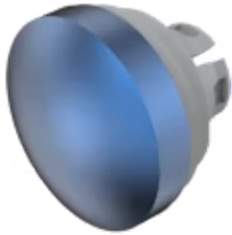

Lens

84-
7202.600A

Distribution by
Mouser

<https://mouser.eao.com/component/84-7202.600A...>

Your product:

84-7202.600A Lens

Loading ...

FRONT

Front form: Round

OPERATING-/INDICATION PART

Lens colour: Blue

Lens material: Aluminium

Lens illumination: Non illuminated

Lens shape: Convex

Lens optics: opaque

Lens type: Raised above front bezel

Symbol: No Symbol

MECHANICAL CHARACTERISTICS

Weight: 0.004 kg

CERTIFICATE

REACH: REACH compliant

RoHS: RoHS compliant

OTHER

Short Description:

Lens, Ø 19.7 mm, Non illuminated, No Symbol, Blue, Convex, Aluminium

Dimension:

Ø 19.7 mm

Hints:

The colour of anodised aluminium parts can vary due to technical production reasons