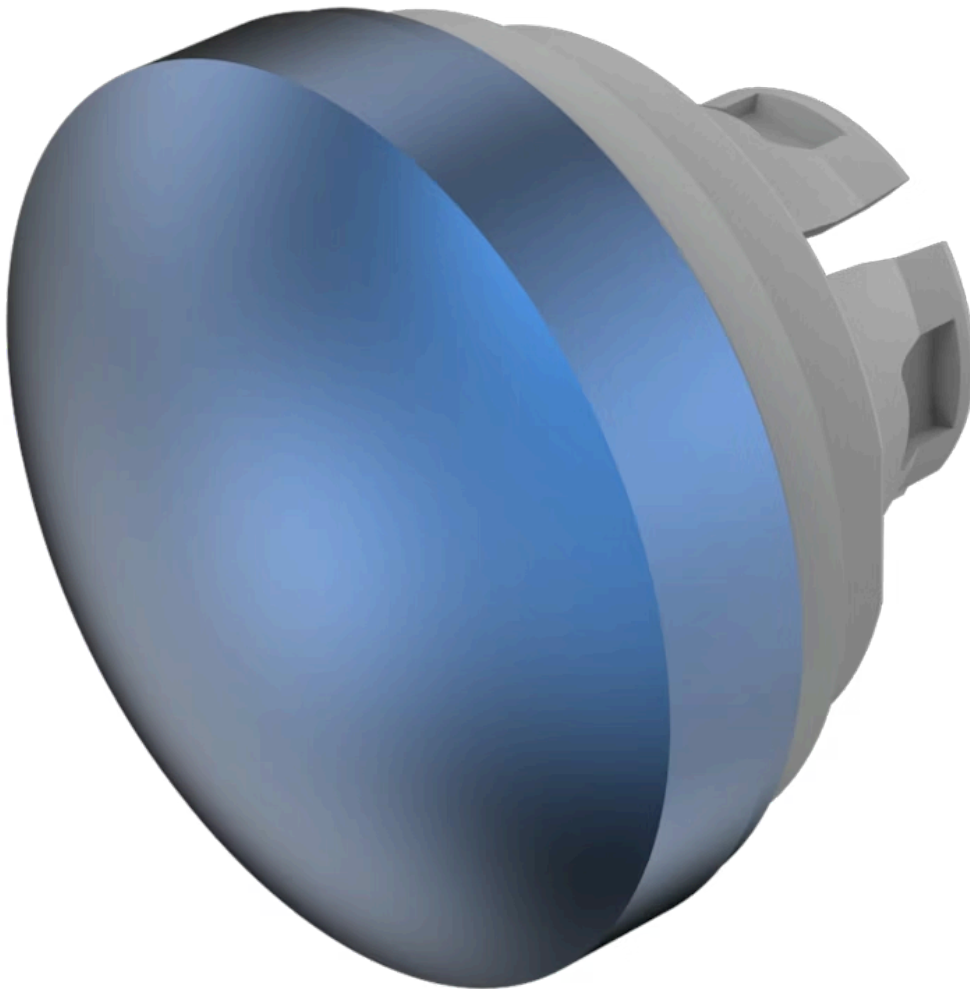

Lens

84-
7202.600A

Distribution by
Mouser

<https://mouser.eao.com/component/84-7202.600A...>

Your product:

84-7202.600A Lens

Loading ...

FRONT

Front form: Round

OPERATING-/INDICATION PART

Lens colour: Blue

Lens material: Aluminium

Lens illumination: Non illuminated

Lens shape: Convex

Lens optics: opaque

Lens type: Raised above front bezel

Symbol: No Symbol

MECHANICAL CHARACTERISTICS

Weight: 0.004 kg

CERTIFICATE

REACH: REACH compliant

RoHS: RoHS compliant

OTHER

Short Description: Lens, Ø 19.7 mm, Non illuminated, No Symbol, Blue, Convex, Aluminium

Dimension: Ø 19.7 mm

Hints: The colour of anodised aluminium parts can vary due to technical production reasons