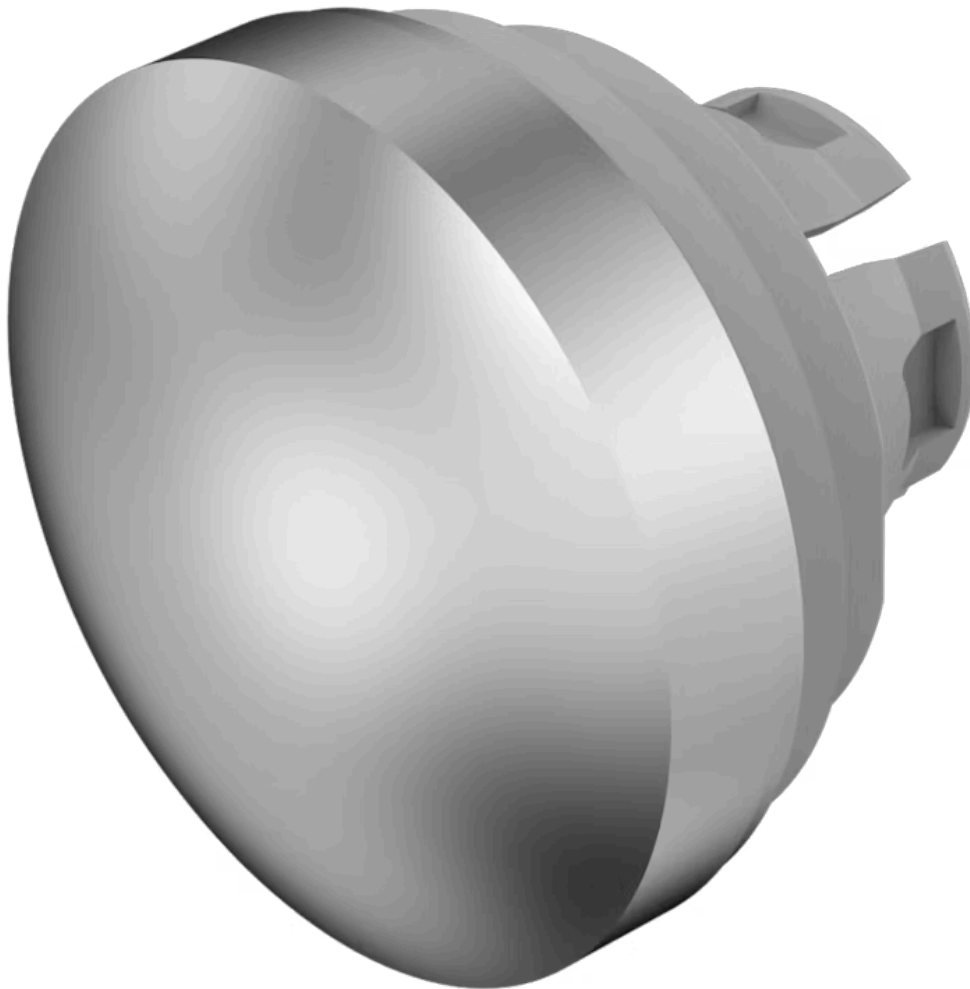

# Lens

84-  
7202.800

Distribution by  
Mouser

<https://mouser.eao.com/component/84-7202.800/...>

Your product:

---

## 84-7202.800 Lens

*Loading ...*

### OPERATING-/INDICATION PART

**Lens colour:** Nature

**Lens material:** Aluminium

**Lens illumination:** Non illuminated

**Lens shape:** Convex

**Lens optics:** opaque

**Lens type:** Level with front bezel

### OTHER

**Short Description:**

Lens, Ø 19.7 mm, Non illuminated, No Symbol, Nature, Convex, Aluminium

**Dimension:**

Ø 19.7 mm

**Hints:**

The colour of anodised aluminium parts can vary due to technical production reasons